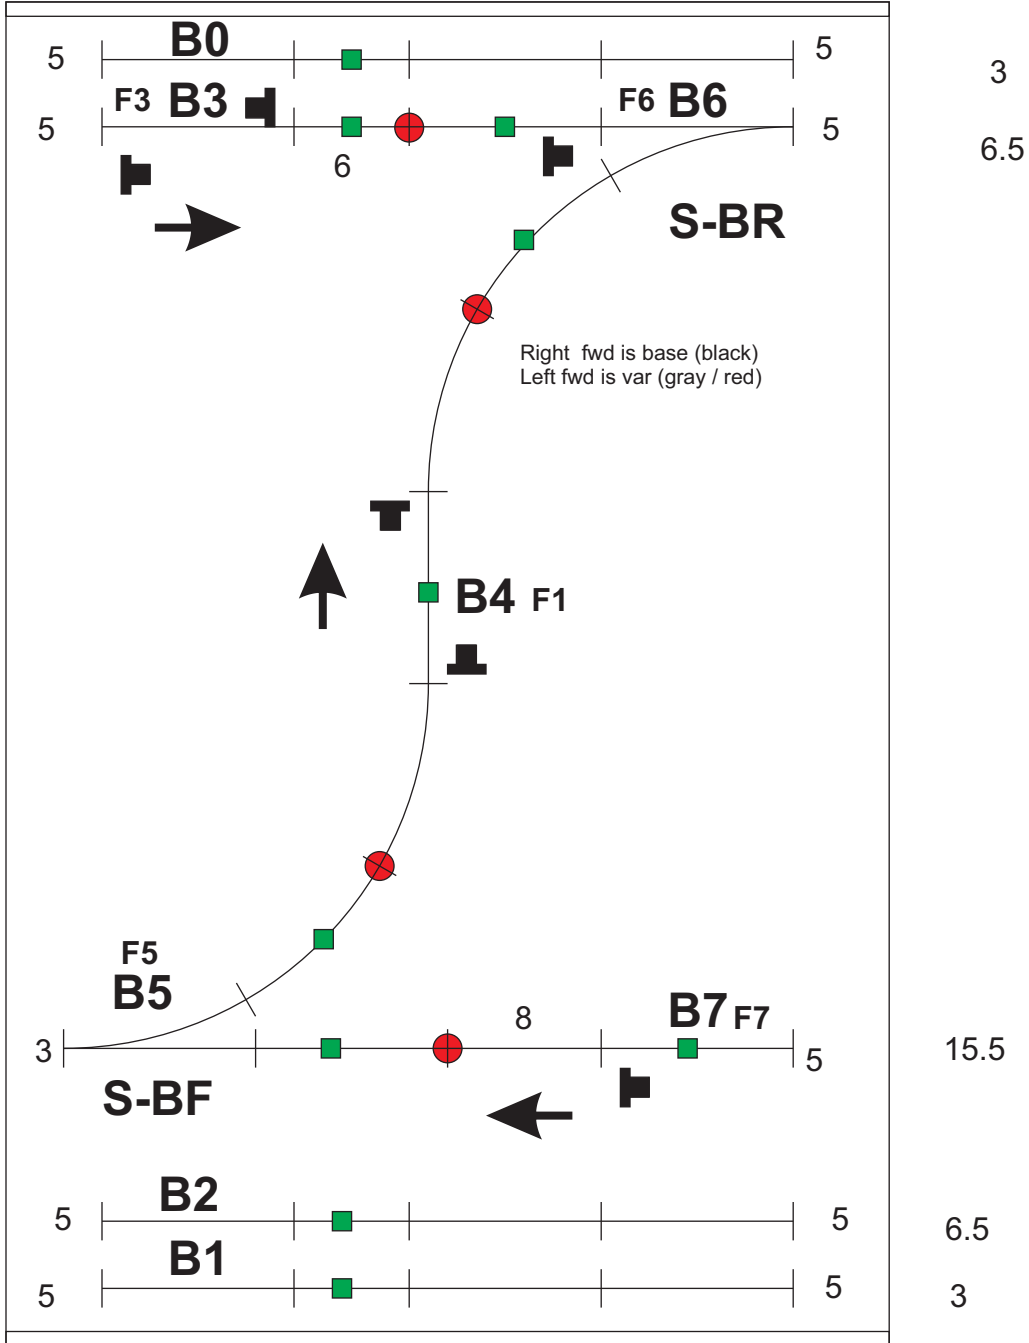

3.25 9

70 inches by 31 inches (68.5 by 30.25)

Permanent Layout
 Norbert Doerry
 December 2015

- Insulating Pins
- Power Connections

70 inches by 46 inches (68.5 by 46)

70 inches by 46 inches (68.5 by 46)

17 inches up

$46 \times .75 \times 5.5$

31 x .75 x 5.5