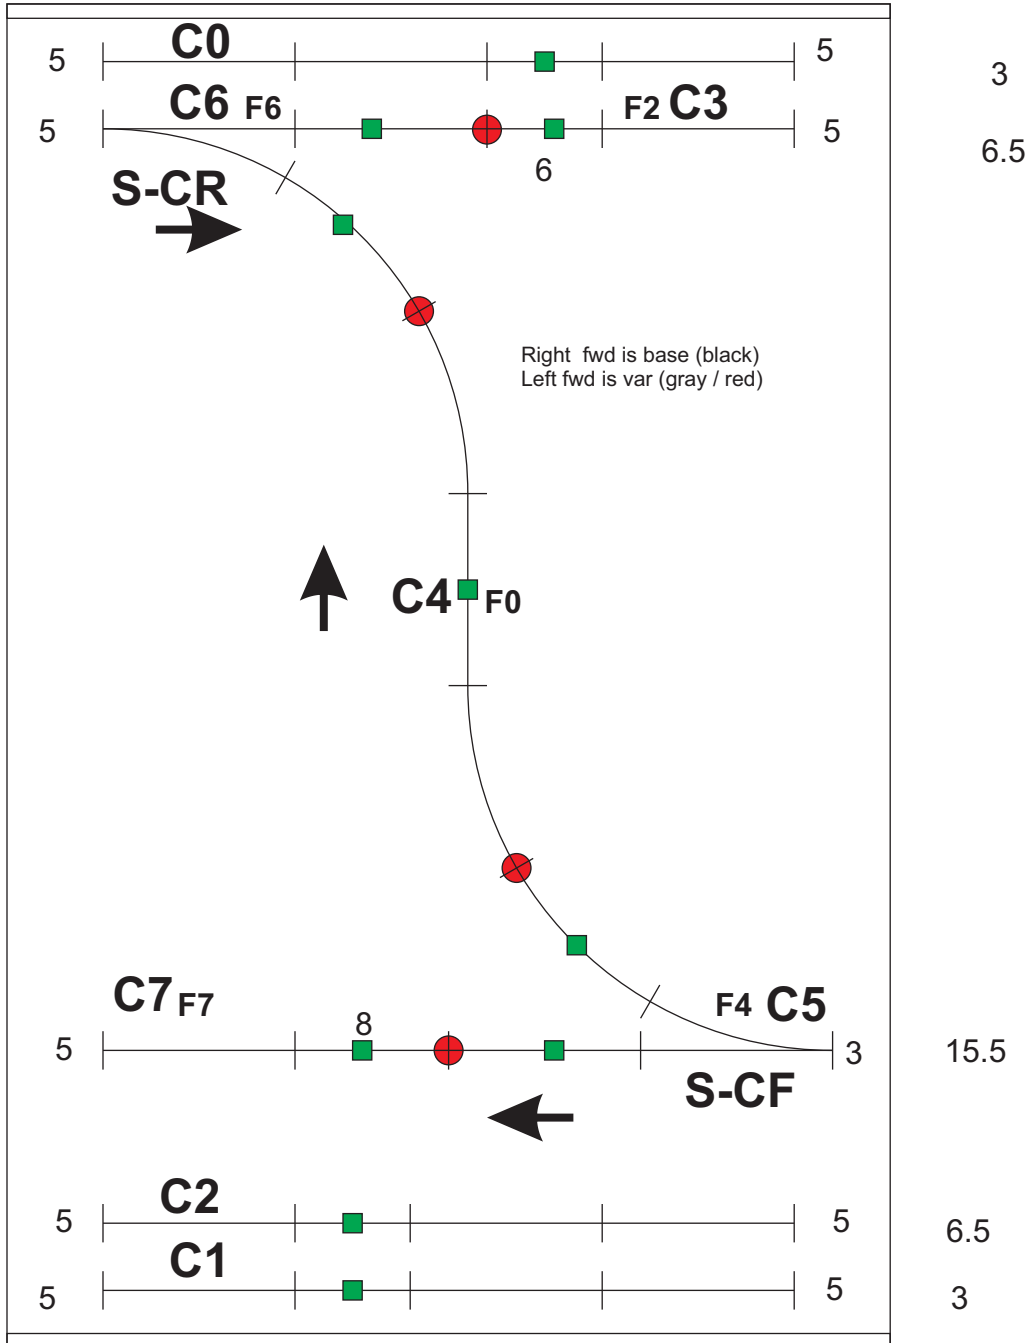

3.25 9

70 inches by 31 inches (68.5 by 30.25)

Permanent Layout
 Norbert Doerry
 December 2015

- Insulating Pins
- Power Connections

70 inches by 46 inches (68.5 by 46)

70 inches by 46 inches (68.5 by 46)

17 inches up

$46 \times .75 \times 5.5$

31 x .75 x 5.5