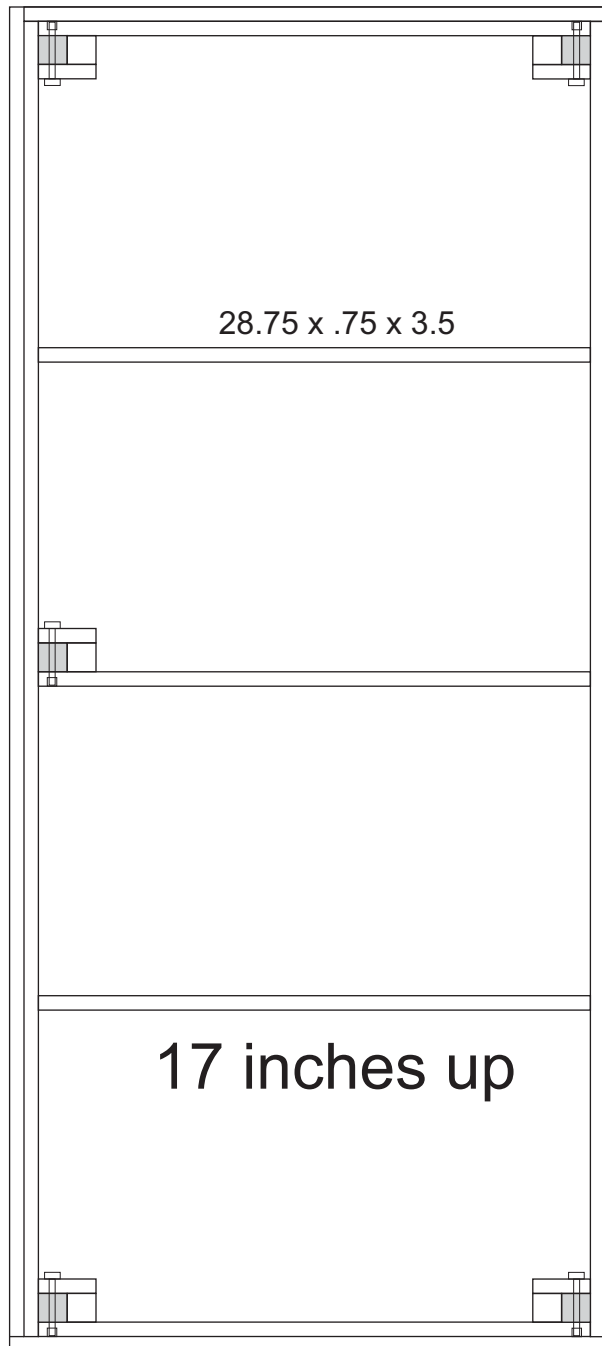

3.25 9

70 inches by 31 inches (68.5 by 30.25)

Permanent Layout
 Norbert Doerry
 December 2015

- Insulating Pins
- Power Connections

70 inches by 46 inches (68.5 by 46)

70 inches by 46 inches (68.5 by 46)

17 inches up

$46 \times .75 \times 5.5$

31 x .75 x 5.5