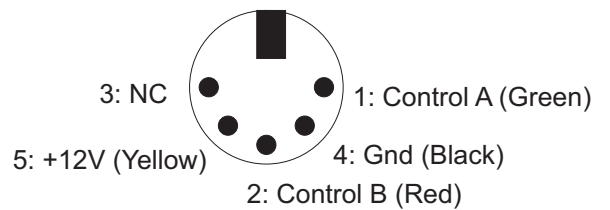

5 Pin DIN  
Female Connector

Switch Emulator  
Norbert Doerry  
7 June 2015

Switch Emulator - layout  
 Norbert Doerry  
 7 June 2015