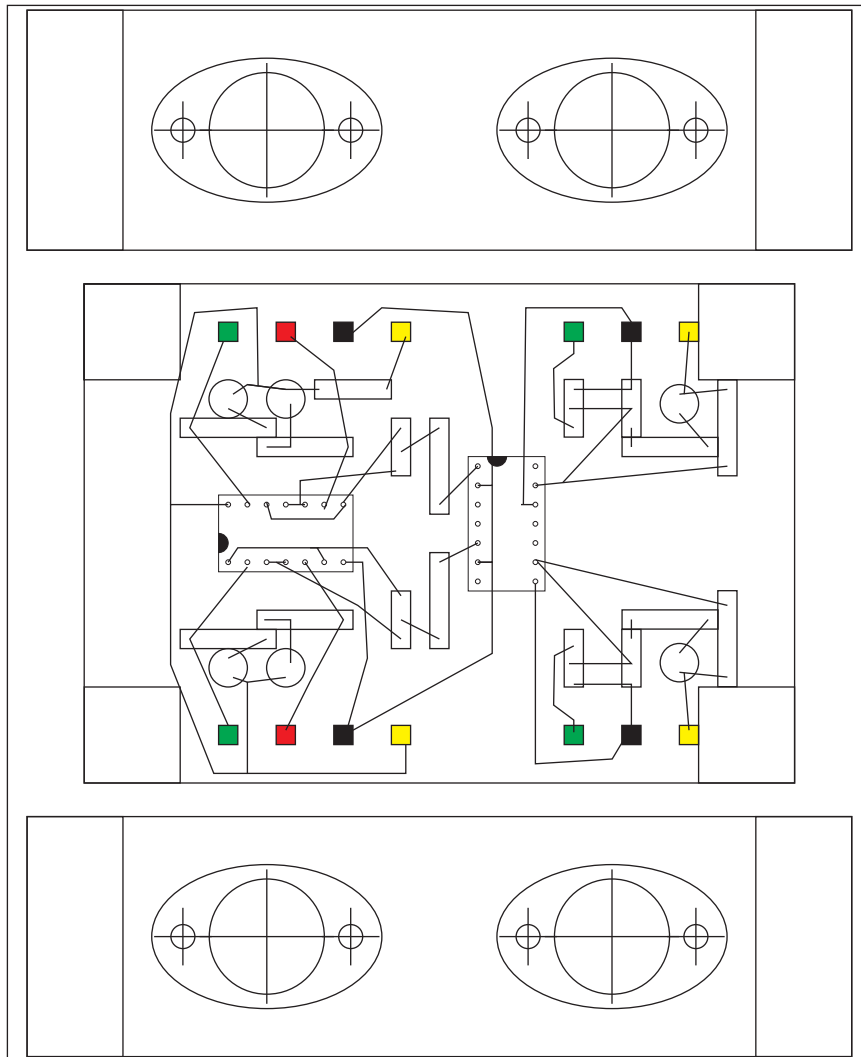

5 Pin DIN  
Female Connector

Switch Emulator  
Norbert Doerry  
7 June 2015

Switch Emulator - layout  
 Norbert Doerry  
 7 June 2015