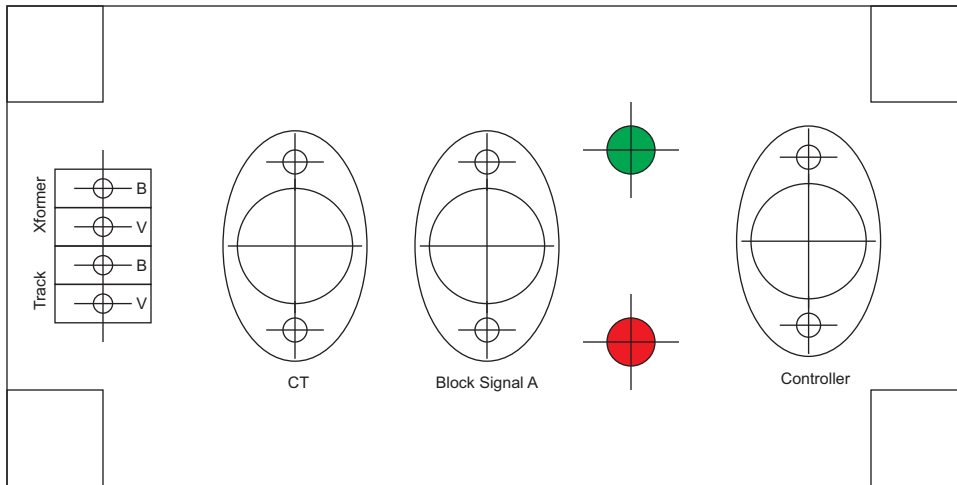

Controller
5 Pin DIN
Female Connector

Block Signal
5 Pin DIN
Female Connector

CT
5 Pin DIN
Female Connector

Current Sensor and Block Direction Control
Norbert Doerry
Rev C
March 2015

Block Signal

Current Sensor and Block Direction Control
Norbert Doerry
Rev B: February 2015

Current Sensor and Block Direction Control
Norbert Doerry
Rev B: February 2015

Xformer Track

Xformer Track

CT

Block Signal A

Controller

CT

Block Signal A

Controller

Current Sensor and Block Direction Control
Norbert Doerry
Rev B: February 2015