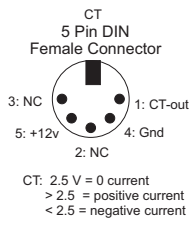

Controller
5 Pin DIN
Female Connector

Block Signal
5 Pin DIN
Female Connector

CT
5 Pin DIN
Female Connector

Current Sensor and Block Direction Control
Norbert Doerry
Rev C
March 2015

Block Signal

Current Sensor and Block Direction Control
Norbert Doerry
Rev B: February 2015

Current Sensor and Block Direction Control
Norbert Doerry
Rev B: February 2015

Xformer Track

Xformer Track

CT

Block Signal A

Controller

CT

Block Signal A