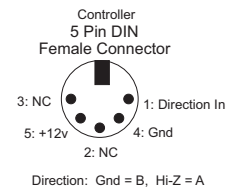

Controller
5 Pin DIN
Female Connector

Block Signal
5 Pin DIN
Female Connector

CT
5 Pin DIN
Female Connector

Current Sensor and Block Direction Control
Norbert Doerry
Rev C
March 2015

Block Signal

Current Sensor and Block Direction Control
Norbert Doerry
Rev B: February 2015

Current Sensor and Block Direction Control
Norbert Doerry
Rev B: February 2015

Xformer Track

Xformer Track

CT

Block Signal A

Controller

CT

Block Signal A

Controller

Current Sensor and Block Direction Control
Norbert Doerry
Rev B: February 2015