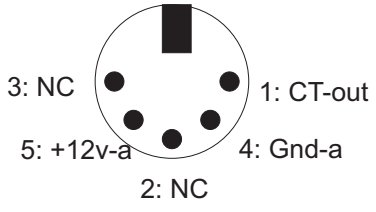

Controller
5 Pin DIN
Female Connector

Block Signal
5 Pin DIN
Female Connector

CT
5 Pin DIN
Female Connector

Current Sensor and Block Direction Control
Norbert Doerry
Rev C
March 2015

Block Signal

Current Sensor and Block Direction Control
Norbert Doerry
Rev B: February 2015

Current Sensor and Block Direction Control
Norbert Doerry
Rev B: February 2015

Xformer Track

Xformer Track

CT

Block Signal A

Controller

CT

Block Signal A