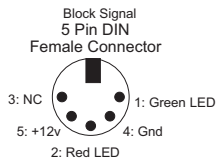

Controller
5 Pin DIN
Female Connector

Block Signal
5 Pin DIN
Female Connector

CT
5 Pin DIN
Female Connector

Current Sensor and Block Direction Control
Norbert Doerry
Rev C
March 2015

Block Signal

Current Sensor and Block Direction Control
Norbert Doerry
Rev B: February 2015

Current Sensor and Block Direction Control
Norbert Doerry
Rev B: February 2015

Xformer Track

Xformer Track

CT

Block Signal A

Controller

CT

Block Signal A

Controller

Current Sensor and Block Direction Control
Norbert Doerry
Rev B: February 2015