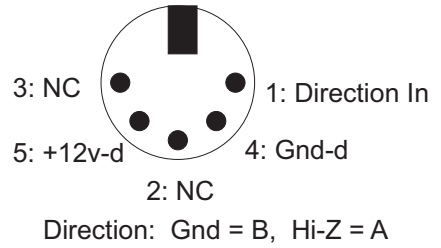

Controller
5 Pin DIN
Female Connector

Block Signal
5 Pin DIN
Female Connector

CT
5 Pin DIN
Female Connector

Current Sensor and Block Direction Control
Norbert Doerry
Rev C
March 2015

Block Signal

Current Sensor and Block Direction Control
Norbert Doerry
Rev B: February 2015

Current Sensor and Block Direction Control
Norbert Doerry
Rev B: February 2015

Xformer Track

Xformer Track

CT

Block Signal A

Controller

CT

Block Signal A

Controller

Current Sensor and Block Direction Control
Norbert Doerry
Rev B: February 2015