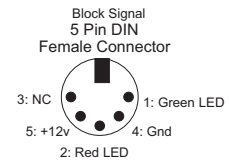

Controller
5 Pin DIN
Female Connector

Block Signal
5 Pin DIN
Female Connector

CT
5 Pin DIN
Female Connector

Current Sensor and Block Direction Control
Norbert Doerry
Rev C
March 2015

Block Signal

Current Sensor and Block Direction Control
Norbert Doerry
Rev B: February 2015

Current Sensor and Block Direction Control
Norbert Doerry
Rev B: February 2015

Xformer Track

Xformer Track

CT

Block Signal A

Controller

CT

Block Signal A

Controller

Current Sensor and Block Direction Control
Norbert Doerry
Rev B: February 2015