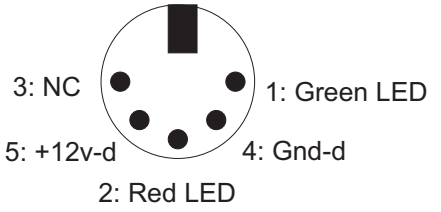

Controller
5 Pin DIN
Female Connector

Block Signal
5 Pin DIN
Female Connector

CT
5 Pin DIN
Female Connector

Current Sensor and Block Direction Control
Norbert Doerry
Rev C
March 2015

Block Signal

Current Sensor and Block Direction Control
Norbert Doerry
Rev B: February 2015

Current Sensor and Block Direction Control
Norbert Doerry
Rev B: February 2015

Xformer Track

Xformer Track

CT

Block Signal A

Controller

CT

Block Signal A