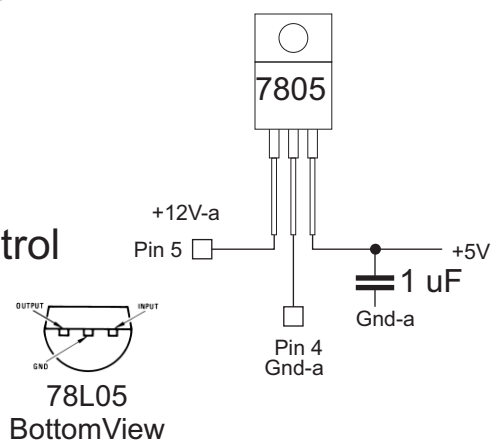

Controller
5 Pin DIN
Female Connector

Block Signal
5 Pin DIN
Female Connector

CT
5 Pin DIN
Female Connector

Current Sensor and Block Direction Control
Norbert Doerry
Rev C
March 2015

Block Signal

Current Sensor and Block Direction Control
Norbert Doerry
Rev B: February 2015

Current Sensor and Block Direction Control
Norbert Doerry
Rev B: February 2015

Xformer Track

Xformer Track

CT

Block Signal A

Controller

CT

Block Signal A

Controller

Current Sensor and Block Direction Control
Norbert Doerry
Rev B: February 2015