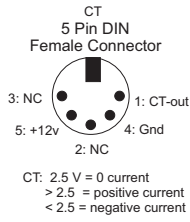

Controller
5 Pin DIN
Female Connector

Block Signal
5 Pin DIN
Female Connector

CT
5 Pin DIN
Female Connector

Current Sensor and Block Direction Control
Norbert Doerry
Rev C
March 2015

Block Signal

Current Sensor and Block Direction Control
Norbert Doerry
Rev B: February 2015

Current Sensor and Block Direction Control
Norbert Doerry
Rev B: February 2015

Xformer Track

Xformer Track

CT

Block Signal A

Controller

CT

Block Signal A