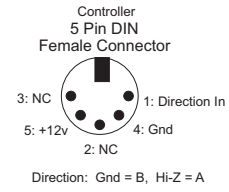

Controller
5 Pin DIN
Female Connector

Block Signal
5 Pin DIN
Female Connector

CT
5 Pin DIN
Female Connector

Current Sensor and Block Direction Control
Norbert Doerry
Rev C
March 2015

Block Signal

Current Sensor and Block Direction Control
Norbert Doerry
Rev B: February 2015

Current Sensor and Block Direction Control
Norbert Doerry
Rev B: February 2015

Xformer Track

Xformer Track

CT

Block Signal A

Controller

CT

Block Signal A

Controller

Current Sensor and Block Direction Control
Norbert Doerry
Rev B: February 2015