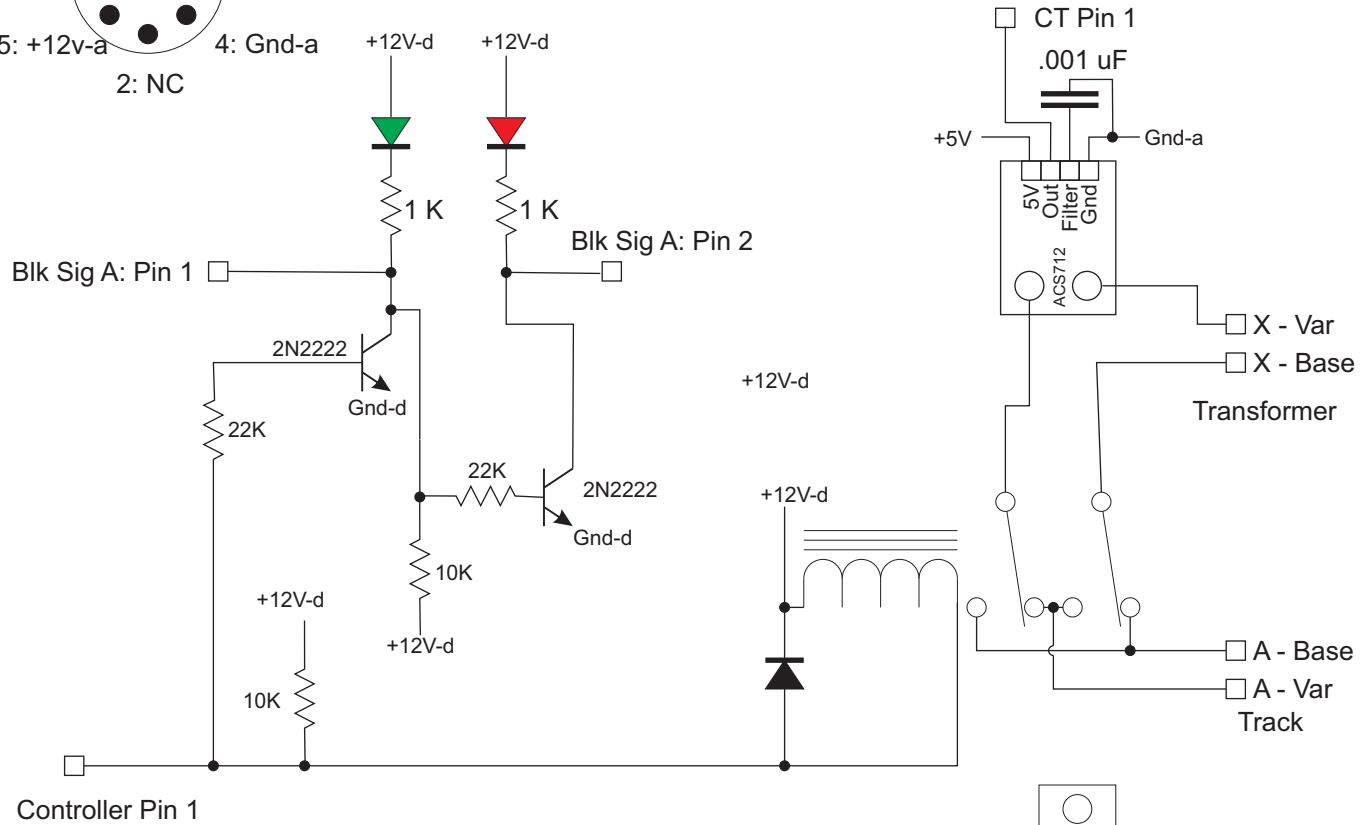

Controller
5 Pin DIN
Female Connector

Block Signal
5 Pin DIN
Female Connector

CT
5 Pin DIN
Female Connector

Current Sensor and Block Direction Control
Norbert Doerry
Rev C
March 2015

Block Signal

Current Sensor and Block Direction Control
Norbert Doerry
Rev B: February 2015

Current Sensor and Block Direction Control
Norbert Doerry
Rev B: February 2015

Xformer Track

Xformer Track

CT

Block Signal A

Controller

CT

Block Signal A

Controller

Current Sensor and Block Direction Control
Norbert Doerry
Rev B: February 2015