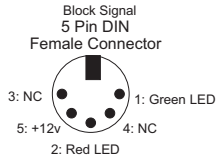

Controller  
5 Pin DIN  
Female Connector

Block Signal  
5 Pin DIN  
Female Connector

CT  
5 Pin DIN  
Female Connector

7805

Current Sensor and Block Control  
Norbert Doerry  
March 2015

Current Sensor and Block Control  
 Norbert Doerry  
 March 2015

Current Sensor and Block Control  
 Norbert Doerry  
 March 2015

Xformer Track

Xformer Track

CT

Block Signal A

Controller

CT

Block Signal A