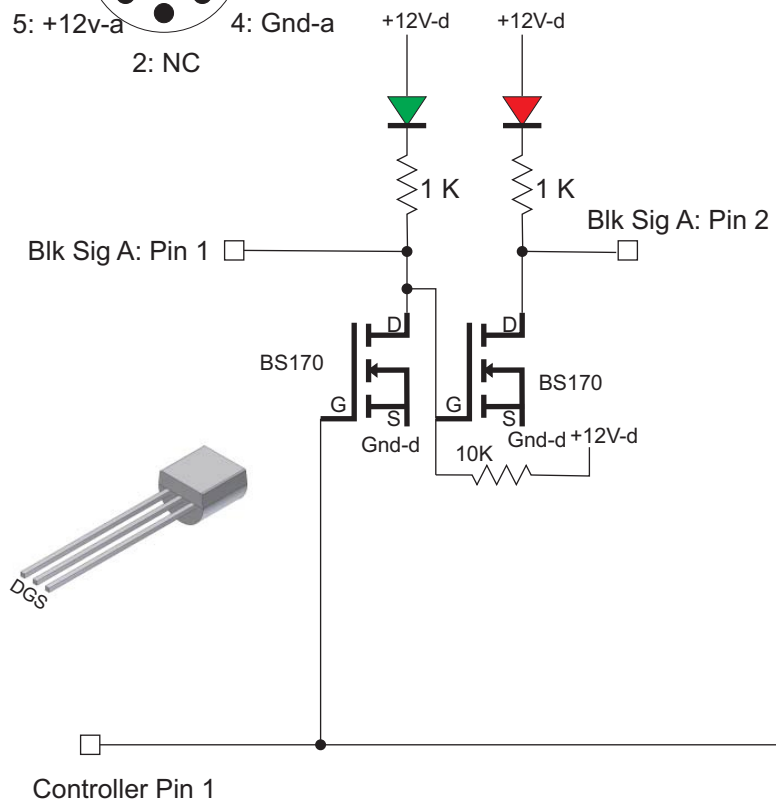

Controller  
5 Pin DIN  
Female Connector

Block Signal  
5 Pin DIN  
Female Connector

CT  
5 Pin DIN  
Female Connector

7805

Current Sensor and Block Control  
Norbert Doerry  
March 2015

Current Sensor and Block Control  
 Norbert Doerry  
 March 2015

Current Sensor and Block Control  
 Norbert Doerry  
 March 2015

Xformer Track

Xformer Track

CT

Block Signal A

Controller

CT

Block Signal A

Controller

Current Sensor and Block Control  
 Norbert Doerry  
 March 2015