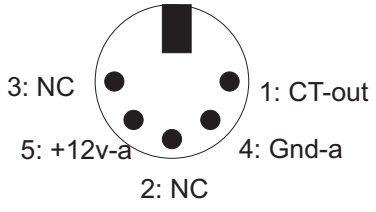

Controller  
5 Pin DIN  
Female Connector

Block Signal  
5 Pin DIN  
Female Connector

CT  
5 Pin DIN  
Female Connector

7805

Current Sensor and Block Control  
Norbert Doerry  
March 2015

Current Sensor and Block Control  
 Norbert Doerry  
 March 2015

Current Sensor and Block Control  
 Norbert Doerry  
 March 2015

Xformer Track

Xformer Track

CT

Block Signal A

Controller

CT

Block Signal A