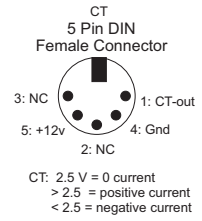

Controller  
5 Pin DIN  
Female Connector

Block Signal  
5 Pin DIN  
Female Connector

CT  
5 Pin DIN  
Female Connector

7805

Current Sensor and Block Control  
Norbert Doerry  
March 2015

Current Sensor and Block Control  
 Norbert Doerry  
 March 2015

Current Sensor and Block Control  
 Norbert Doerry  
 March 2015

Xformer Track

Xformer Track

CT

Block Signal A

Controller

CT

Block Signal A