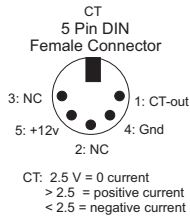

Controller  
5 Pin DIN  
Female Connector

Block Signal  
5 Pin DIN  
Female Connector

CT  
5 Pin DIN  
Female Connector

7805

Current Sensor and Block Control  
Norbert Doerry  
March 2015

Current Sensor and Block Control  
 Norbert Doerry  
 March 2015

Current Sensor and Block Control  
 Norbert Doerry  
 March 2015

Xformer Track

Xformer Track

CT

Block Signal A

Controller

CT

Block Signal A