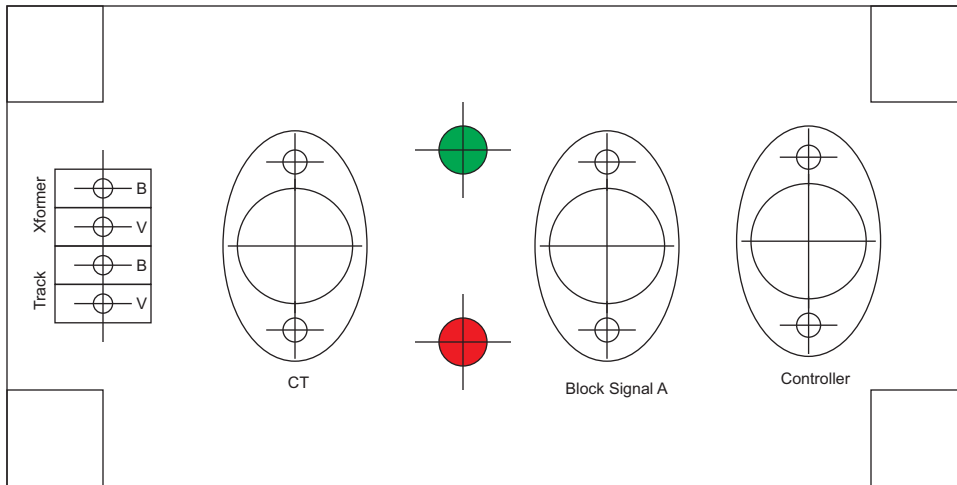

Controller  
5 Pin DIN  
Female Connector

Block Signal  
5 Pin DIN  
Female Connector

CT  
5 Pin DIN  
Female Connector

7805

Current Sensor and Block Control  
Norbert Doerry  
March 2015

Current Sensor and Block Control  
 Norbert Doerry  
 March 2015

Current Sensor and Block Control  
 Norbert Doerry  
 March 2015

Xformer Track

Xformer Track

CT

Block Signal A

Controller

CT

Block Signal A