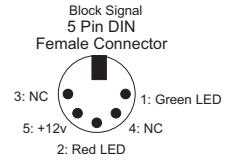

Controller  
5 Pin DIN  
Female Connector

Block Signal  
5 Pin DIN  
Female Connector

CT  
5 Pin DIN  
Female Connector

7805

Current Sensor and Block Control  
Norbert Doerry  
March 2015

Current Sensor and Block Control  
 Norbert Doerry  
 March 2015

Current Sensor and Block Control  
 Norbert Doerry  
 March 2015

Xformer Track

Xformer Track

CT

Block Signal A

Controller

CT

Block Signal A