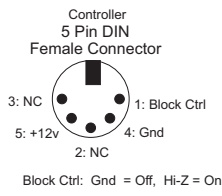

Controller  
5 Pin DIN  
Female Connector

Block Signal  
5 Pin DIN  
Female Connector

CT  
5 Pin DIN  
Female Connector

7805

Current Sensor and Block Control  
Norbert Doerry  
March 2015

Current Sensor and Block Control  
 Norbert Doerry  
 March 2015

Current Sensor and Block Control  
 Norbert Doerry  
 March 2015

Xformer Track

Xformer Track

CT

Block Signal A

Controller

CT

Block Signal A