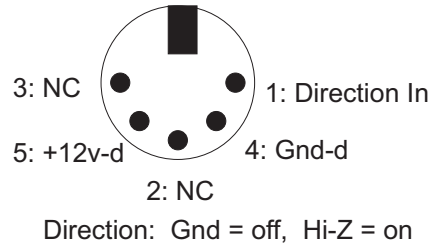

Controller  
5 Pin DIN  
Female Connector

Block Signal  
5 Pin DIN  
Female Connector

CT  
5 Pin DIN  
Female Connector

7805

Current Sensor and Block Control  
Norbert Doerry  
March 2015

Current Sensor and Block Control  
 Norbert Doerry  
 March 2015

Current Sensor and Block Control  
 Norbert Doerry  
 March 2015

Xformer Track

Xformer Track

CT

Block Signal A

Controller

CT

Block Signal A