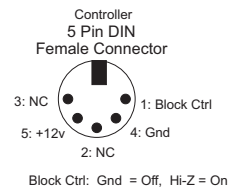

Controller  
5 Pin DIN  
Female Connector

Block Signal  
5 Pin DIN  
Female Connector

CT  
5 Pin DIN  
Female Connector

7805

Current Sensor and Block Control  
Norbert Doerry  
March 2015

Current Sensor and Block Control  
 Norbert Doerry  
 March 2015

Current Sensor and Block Control  
 Norbert Doerry  
 March 2015

Xformer Track

Xformer Track

CT

Block Signal A

Controller

CT

Block Signal A