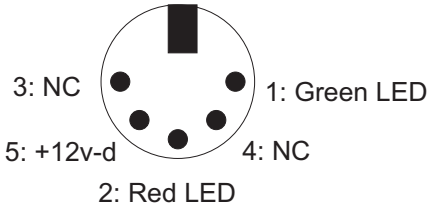

Controller  
5 Pin DIN  
Female Connector

Block Signal  
5 Pin DIN  
Female Connector

CT  
5 Pin DIN  
Female Connector

7805

Current Sensor and Block Control  
Norbert Doerry  
March 2015

Current Sensor and Block Control  
 Norbert Doerry  
 March 2015

Current Sensor and Block Control  
 Norbert Doerry  
 March 2015

Xformer Track

Xformer Track

CT

Block Signal A

Controller

CT

Block Signal A