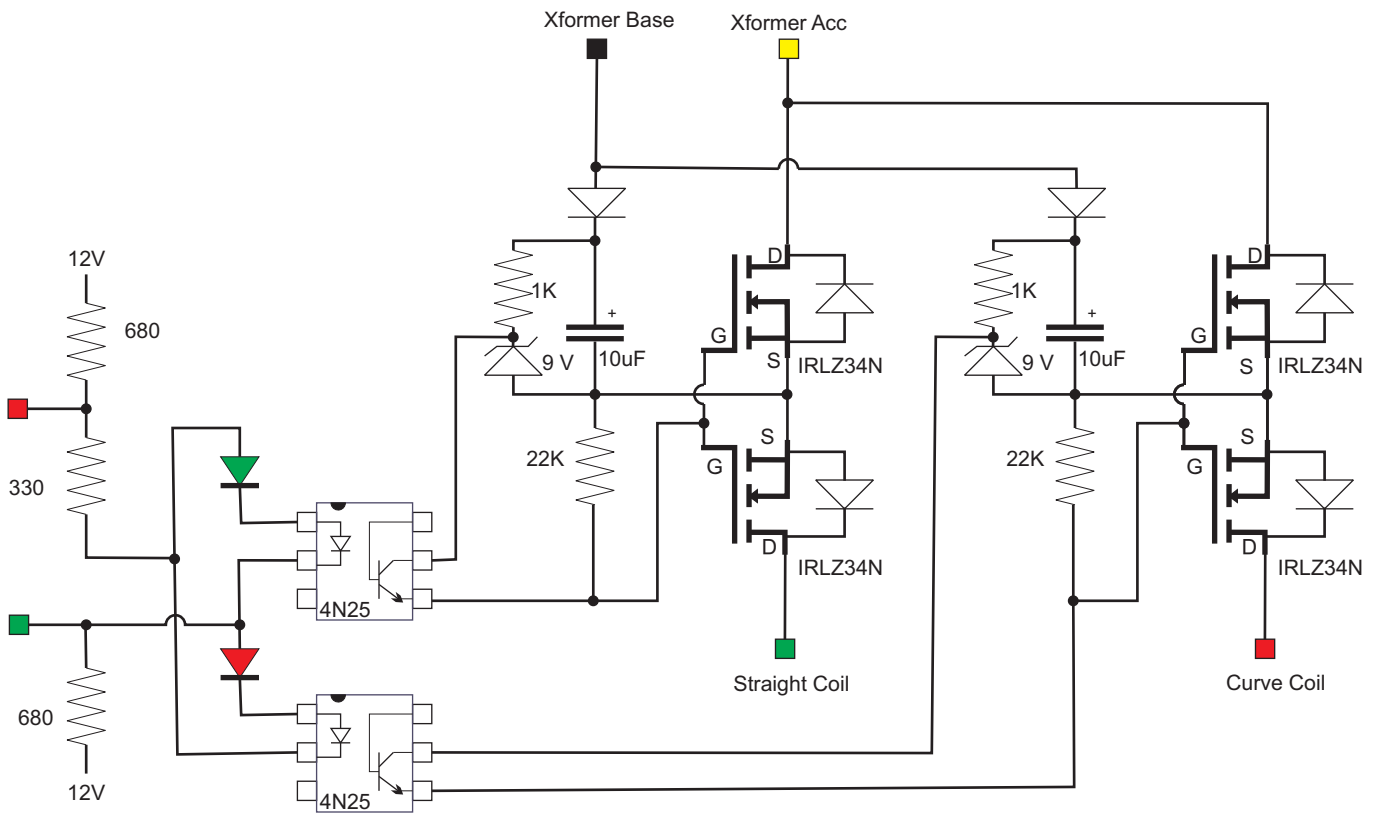

Switch Controller
5 Pin DIN
Female Connector

- 12V
- Gnd

Remote Control Switch Control
Norbert Doerry
December 2014

Remote Control Switch Control
 Norbert Doerry
 December 2014

Remote Control Switch Control
 Norbert Doerry
 December 2014