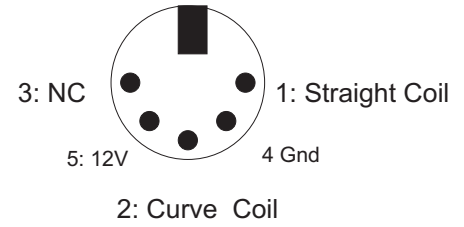

Switch Controller
5 Pin DIN
Female Connector

- 12V
- Gnd

Remote Control Switch Control
Norbert Doerry
December 2014

Remote Control Switch Control
 Norbert Doerry
 December 2014

Remote Control Switch Control
 Norbert Doerry
 December 2014