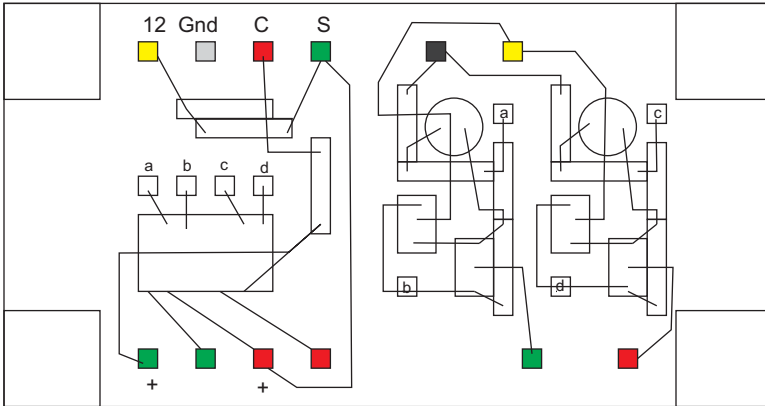

Switch Controller
5 Pin DIN
Female Connector

- 12V
- Gnd

Remote Control Switch Control
Norbert Doerry
December 2014

Remote Control Switch Control
 Norbert Doerry
 December 2014

Remote Control Switch Control
 Norbert Doerry
 December 2014