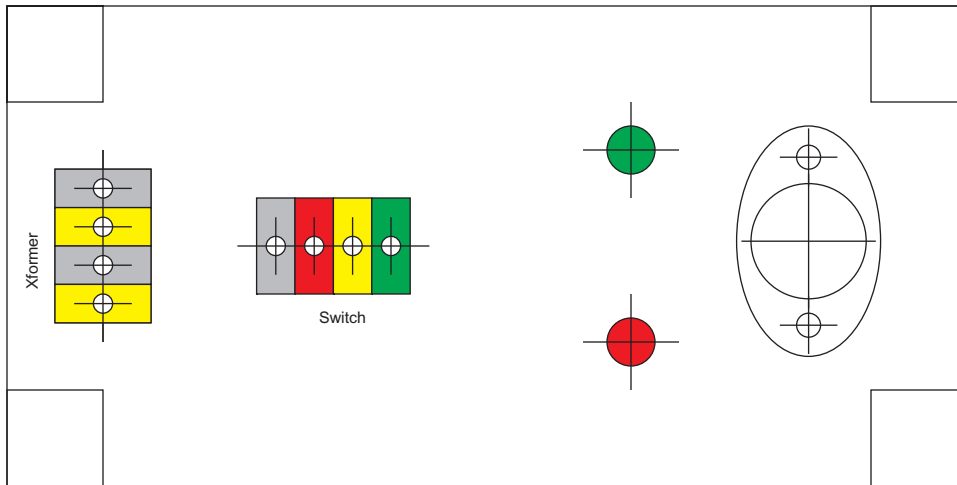

Switch Controller
5 Pin DIN
Female Connector

- 12V
- Gnd

Remote Control Switch Control
Norbert Doerry
December 2014

Remote Control Switch Control
 Norbert Doerry
 December 2014

Remote Control Switch Control
 Norbert Doerry
 December 2014