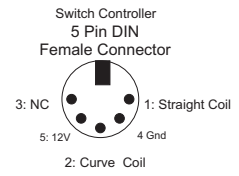

Switch Controller
5 Pin DIN
Female Connector

- 12V
- Gnd

Remote Control Switch Control
Norbert Doerry
December 2014

Remote Control Switch Control
 Norbert Doerry
 December 2014

Remote Control Switch Control
 Norbert Doerry
 December 2014