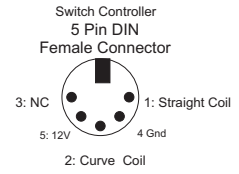

Switch Controller
5 Pin DIN
Female Connector

- 12V
- Gnd

Remote Control Switch Control
Norbert Doerry
December 2014

Remote Control Switch Control
 Norbert Doerry
 December 2014

Remote Control Switch Control
 Norbert Doerry
 December 2014