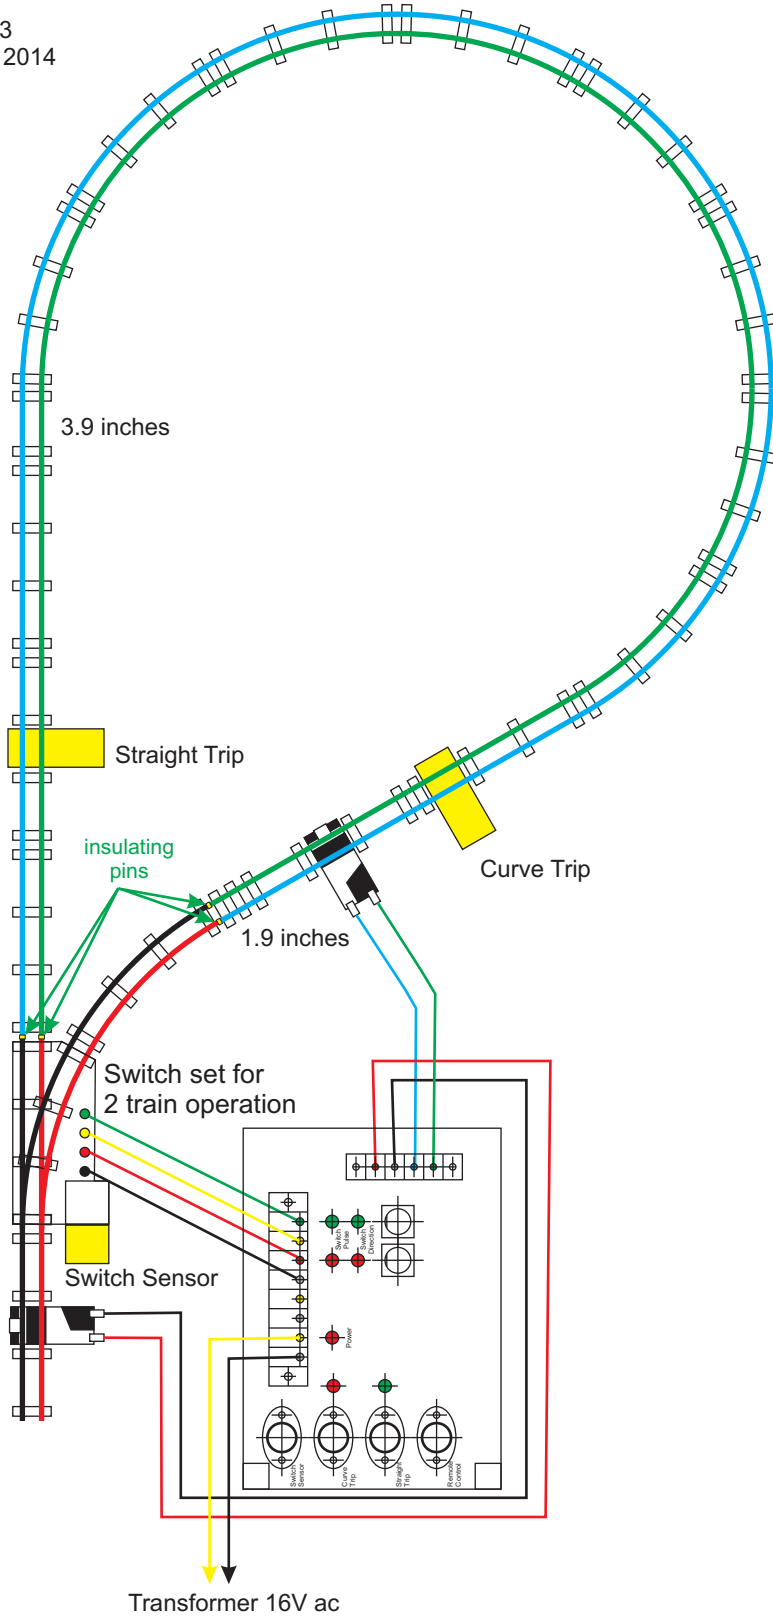

Reverse Loop Controller

Norbert Doerry

January 2013

Rev 1: June 2013

Rev 2: February 2014

Reverse Loop Controller Switch Interface Norbert Doerry

January 2013
Rev 1: June 2013
Rev 2: February 2014

Reverse Loop Controller Exterior Layout Norbert Doerry

January 2013
Rev 1: June 2013
Rev 2: February 2014

Reverse Loop Controller

Norbert Doerry

Board Layout

January 2013
 Rev 1: June 2013
 Rev 2: February 2014

Reverse Loop Controller

Norbert Doerry

January 2013

Rev 1: June 2013

Rev 2: February 2014

Switch
Sensor

Curve
Trip

Straight
Trip

Remote
Control

Switch

Power

Reverse Loop Controller
January 2014

Switch

Transformer

Loop

Track