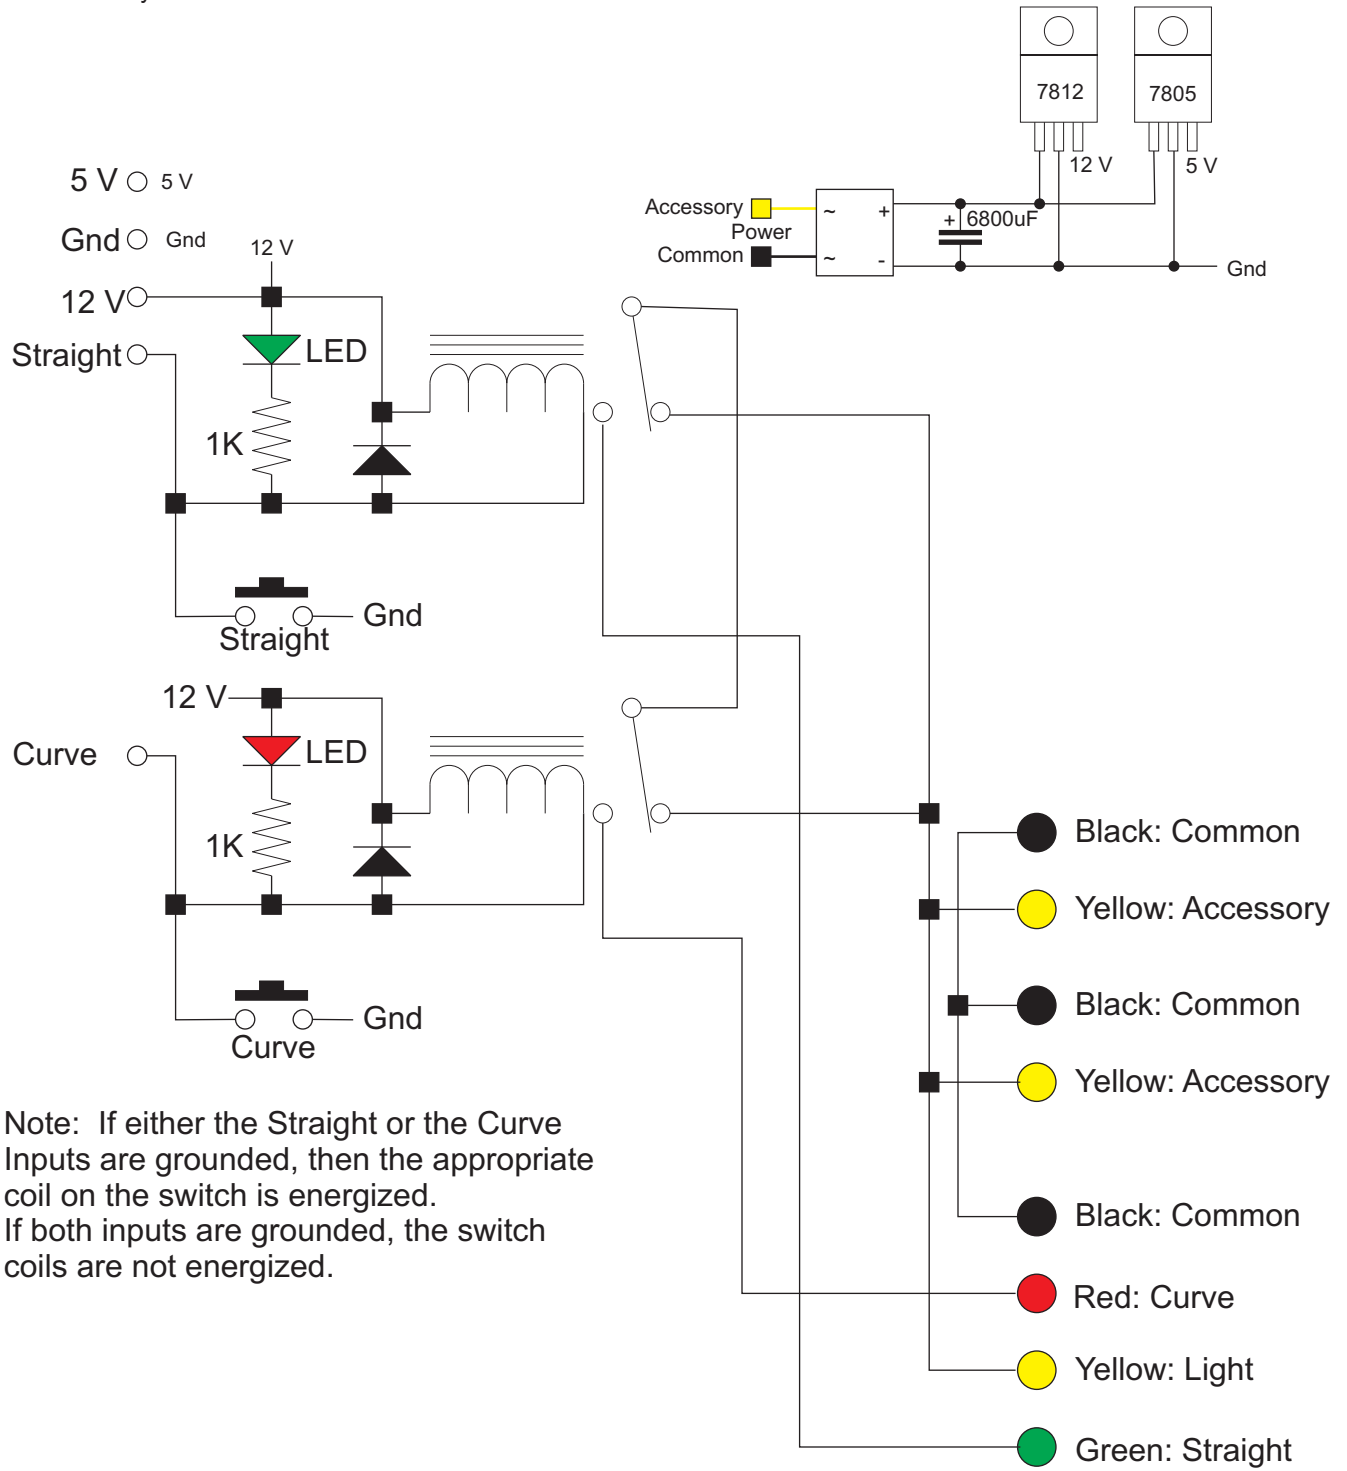

Reverse Loop Controller

Norbert Doerry

January 2013

Rev 1: June 2013

Rev 2: February 2014

Reverse Loop Controller Switch Interface Norbert Doerry

January 2013
Rev 1: June 2013
Rev 2: February 2014

Reverse Loop Controller Exterior Layout Norbert Doerry

January 2013
Rev 1: June 2013
Rev 2: February 2014

Reverse Loop Controller

Norbert Doerry

Board Layout

January 2013
 Rev 1: June 2013
 Rev 2: February 2014

Reverse Loop Controller

Norbert Doerry

January 2013

Rev 1: June 2013

Rev 2: February 2014

Switch
Sensor

Curve
Trip

Straight
Trip

Remote
Control

Switch

Power

Reverse Loop Controller
January 2014

Switch

Transformer

Loop

Track