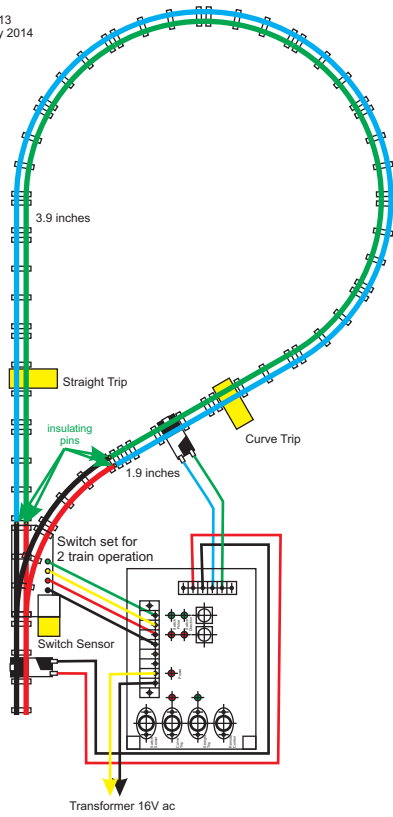

January 2013
Rev 1: June 2013
Rev 2: February 2014

Reverse Loop Controller

Norbert Doerry

Board Layout

January 2013
 Rev 1: June 2013
 Rev 2: February 2014

Reverse Loop Controller

Norbert Doerry

January 2013

Rev 1: June 2013

Rev 2: February 2014

Switch
Sensor

Curve
Trip

Straight
Trip

Remote
Control

Switch

Power

Reverse Loop Controller
January 2014

Switch

Transformer

Loop

Track