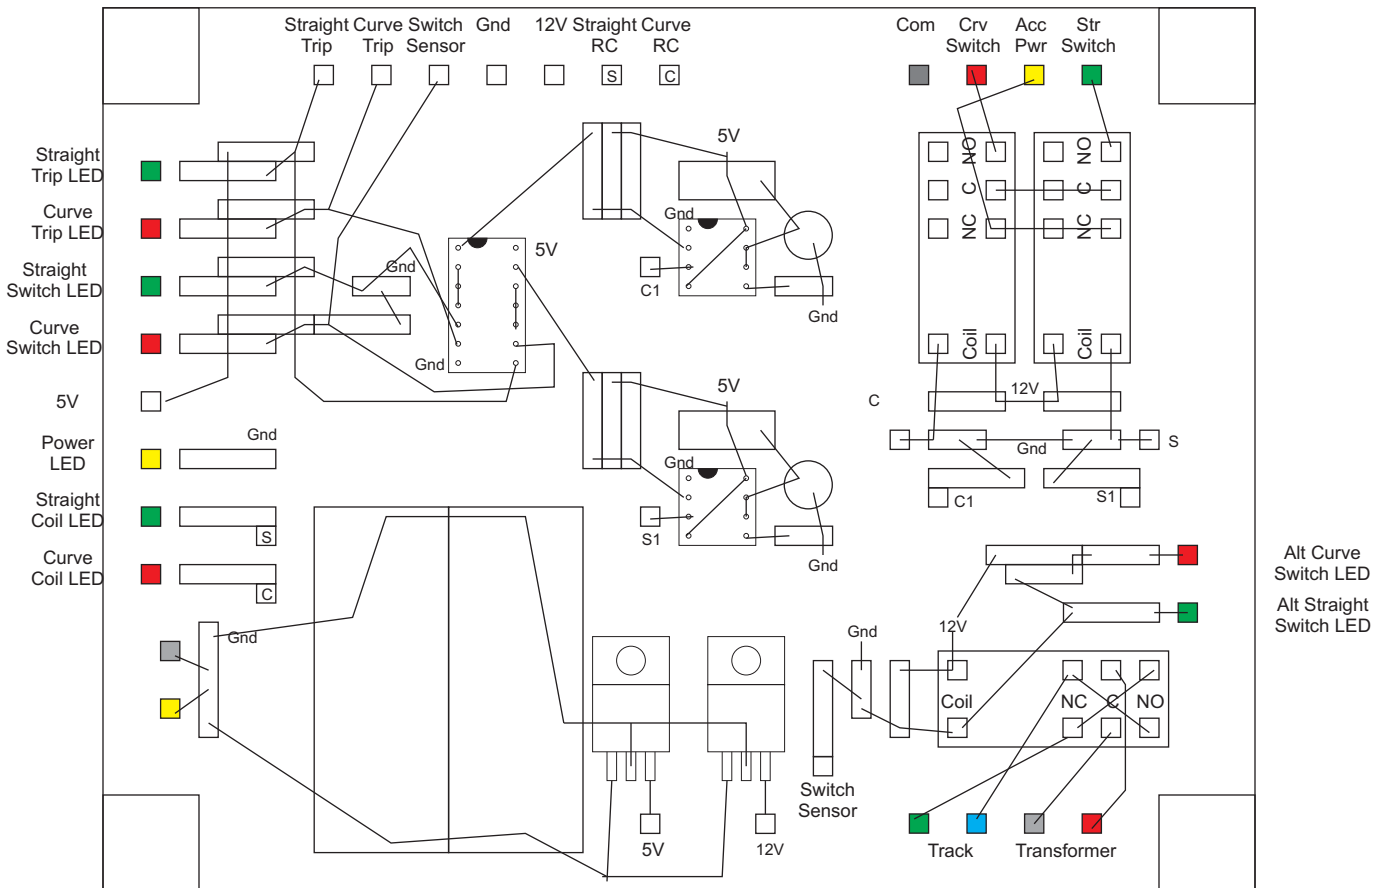

January 2013
Rev 1: June 2013
Rev 2: February 2014

Reverse Loop Controller

Norbert Doerry

Board Layout

January 2013
 Rev 1: June 2013
 Rev 2: February 2014

Reverse Loop Controller

Norbert Doerry

January 2013

Rev 1: June 2013

Rev 2: February 2014

Switch
Sensor

Curve
Trip

Straight
Trip

Remote
Control

Switch

Power

Reverse Loop Controller
January 2014

Switch

Transformer

Loop

Track