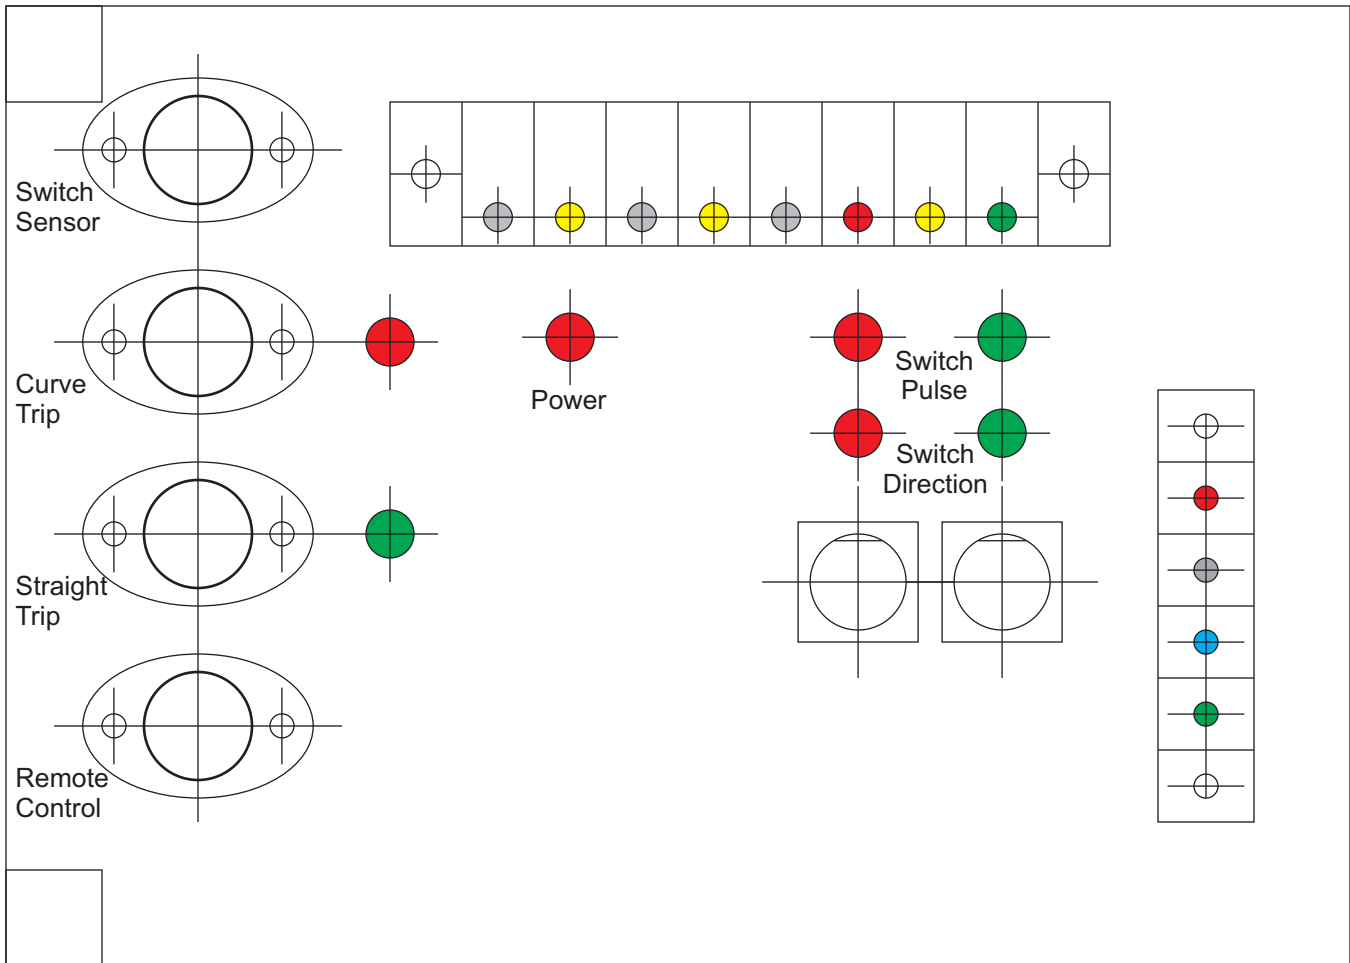

Reverse Loop Controller

Norbert Doerry

January 2013

Rev 1: June 2013

Rev 2: February 2014

Reverse Loop Controller Switch Interface Norbert Doerry

January 2013
Rev 1: June 2013
Rev 2: February 2014

Reverse Loop Controller Exterior Layout Norbert Doerry

January 2013
Rev 1: June 2013
Rev 2: February 2014

Reverse Loop Controller

Norbert Doerry

Board Layout

January 2013
 Rev 1: June 2013
 Rev 2: February 2014

Reverse Loop Controller

Norbert Doerry

January 2013

Rev 1: June 2013

Rev 2: February 2014

Switch
Sensor

Curve
Trip

Straight
Trip

Remote
Control

Switch

Power

Reverse Loop Controller
January 2014

Switch

Transformer

Loop

Track