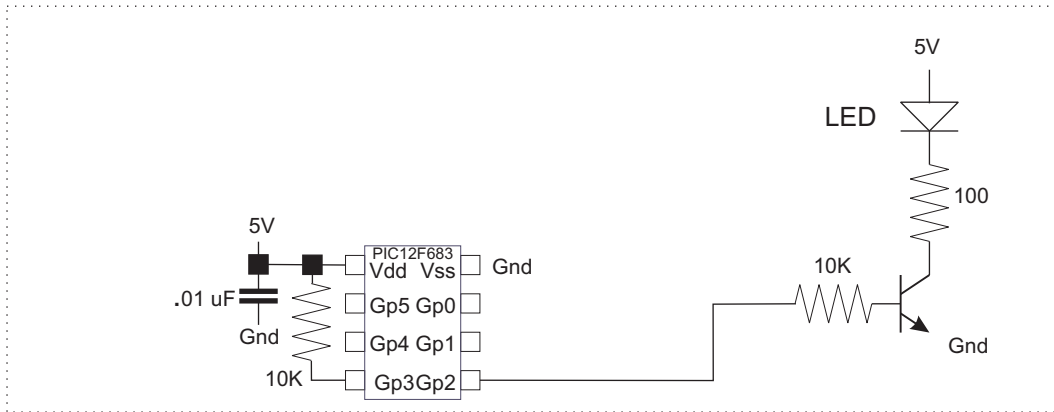

Morse Code Searchlight Car
 Norbert Doerry
 January 2012

Located inside
 Searchlight
 on top of flat car

1	2	3	4	5	6
MCLR - GP3	Vdd - 5V	Vss - Gnd	ICSPDAT - GP0	ICSPCLK - GP1	PGM - No Connection

Connections for
 Programming
 (not on final board)

Located underneath
 Flat Car
 (Except 4700 uF
 Capacitor which
 is on top of Flat Car)