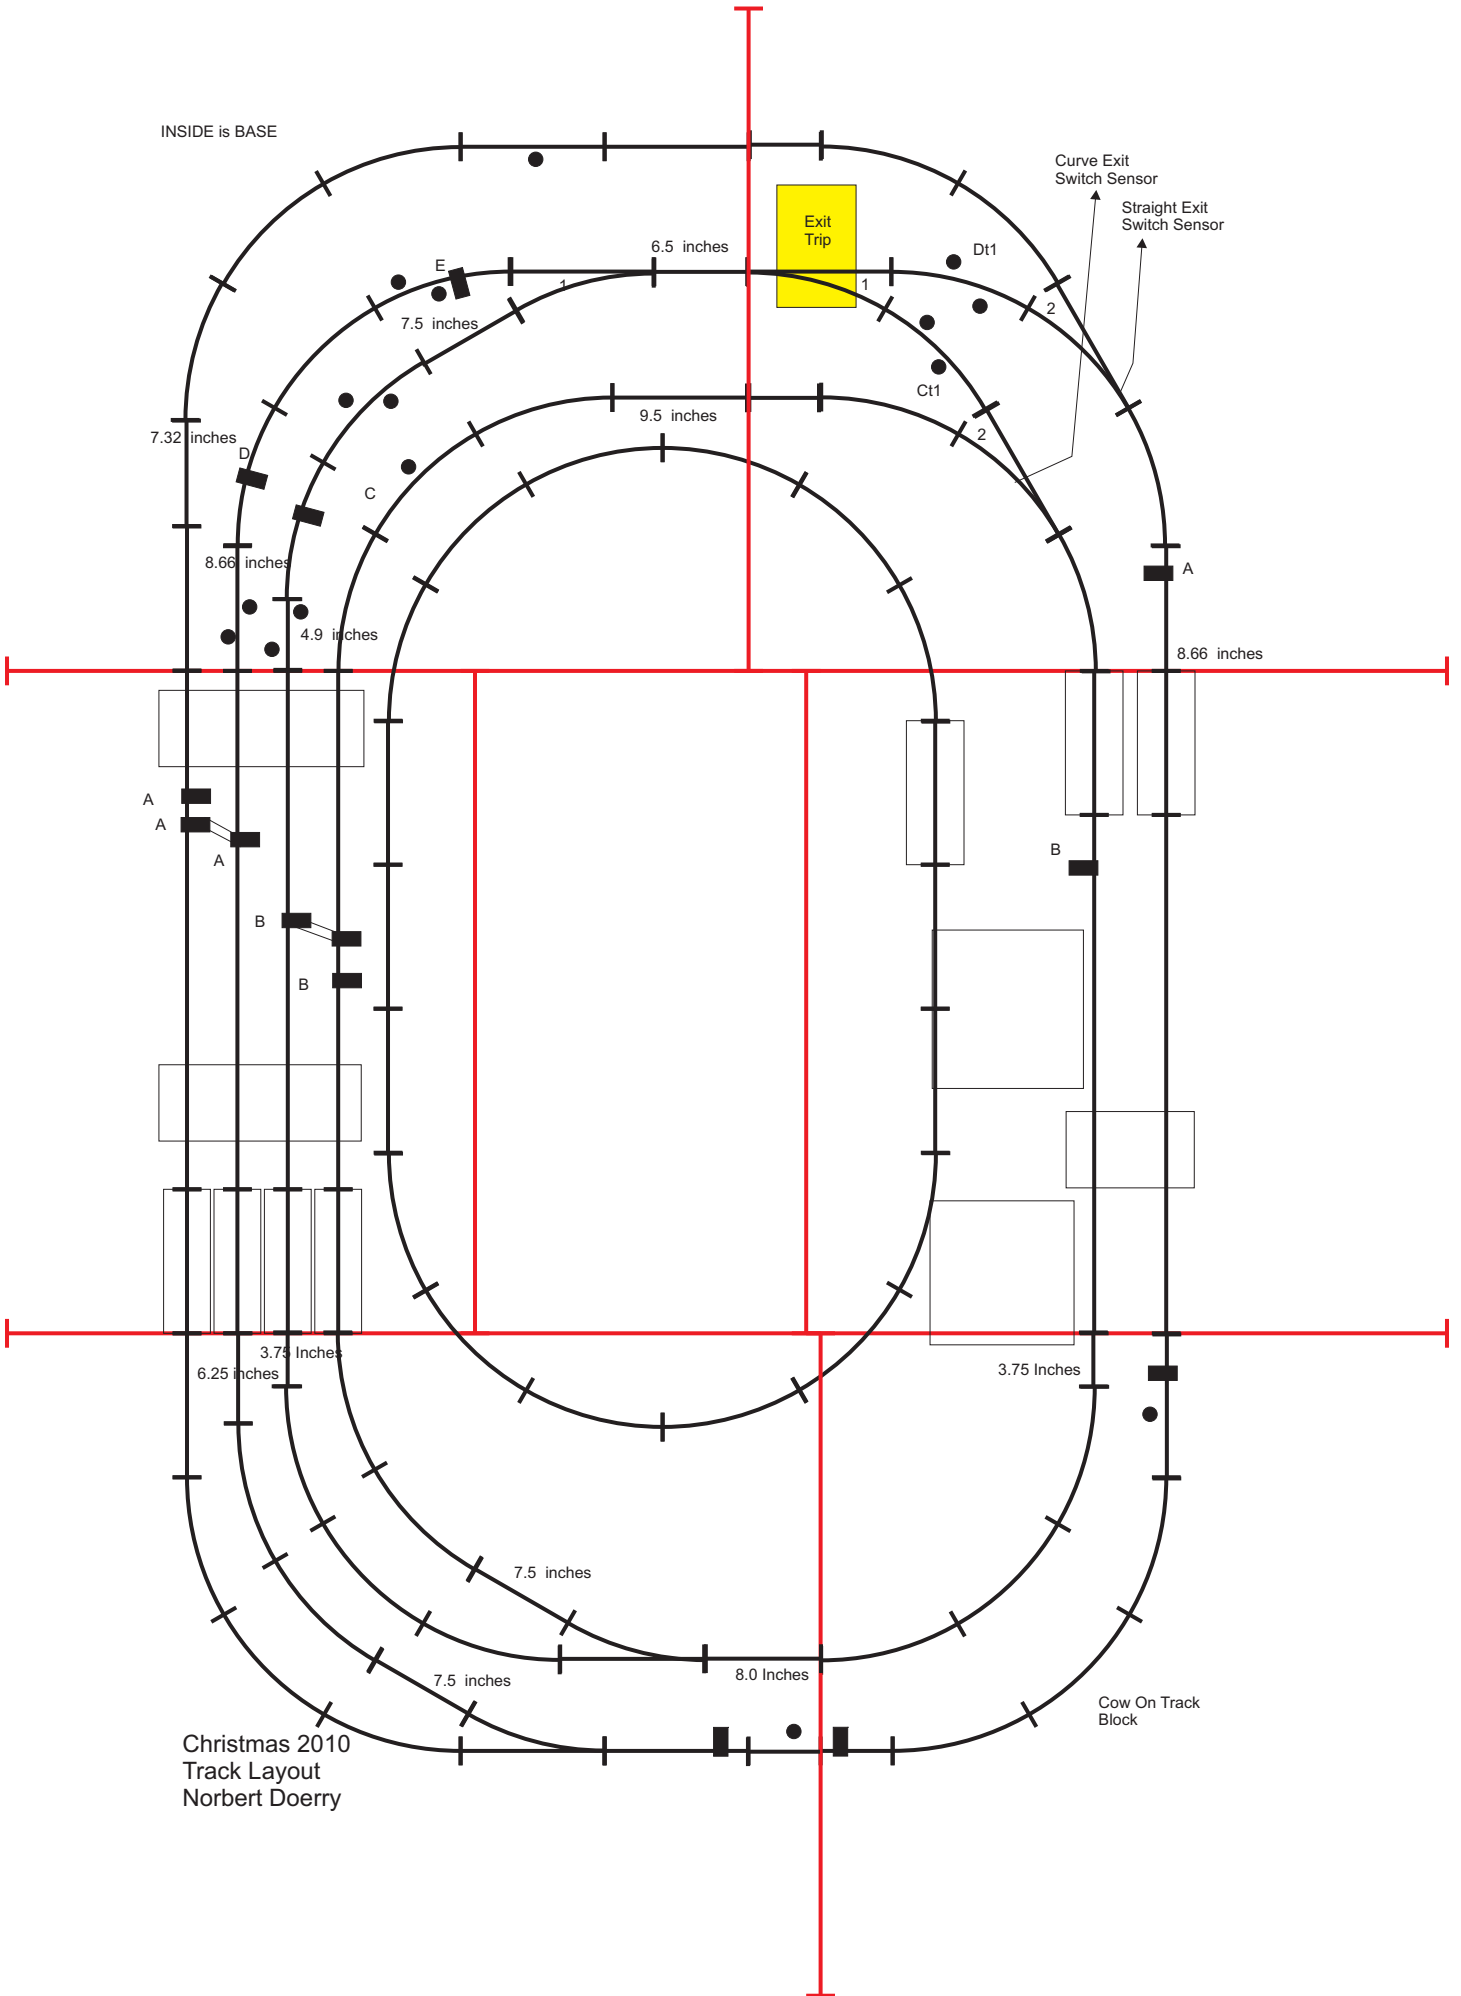

Layout is 70 inches by 114 inches

INSIDE is BASE

Christmas 2010
Track Layout
Norbert Doerry