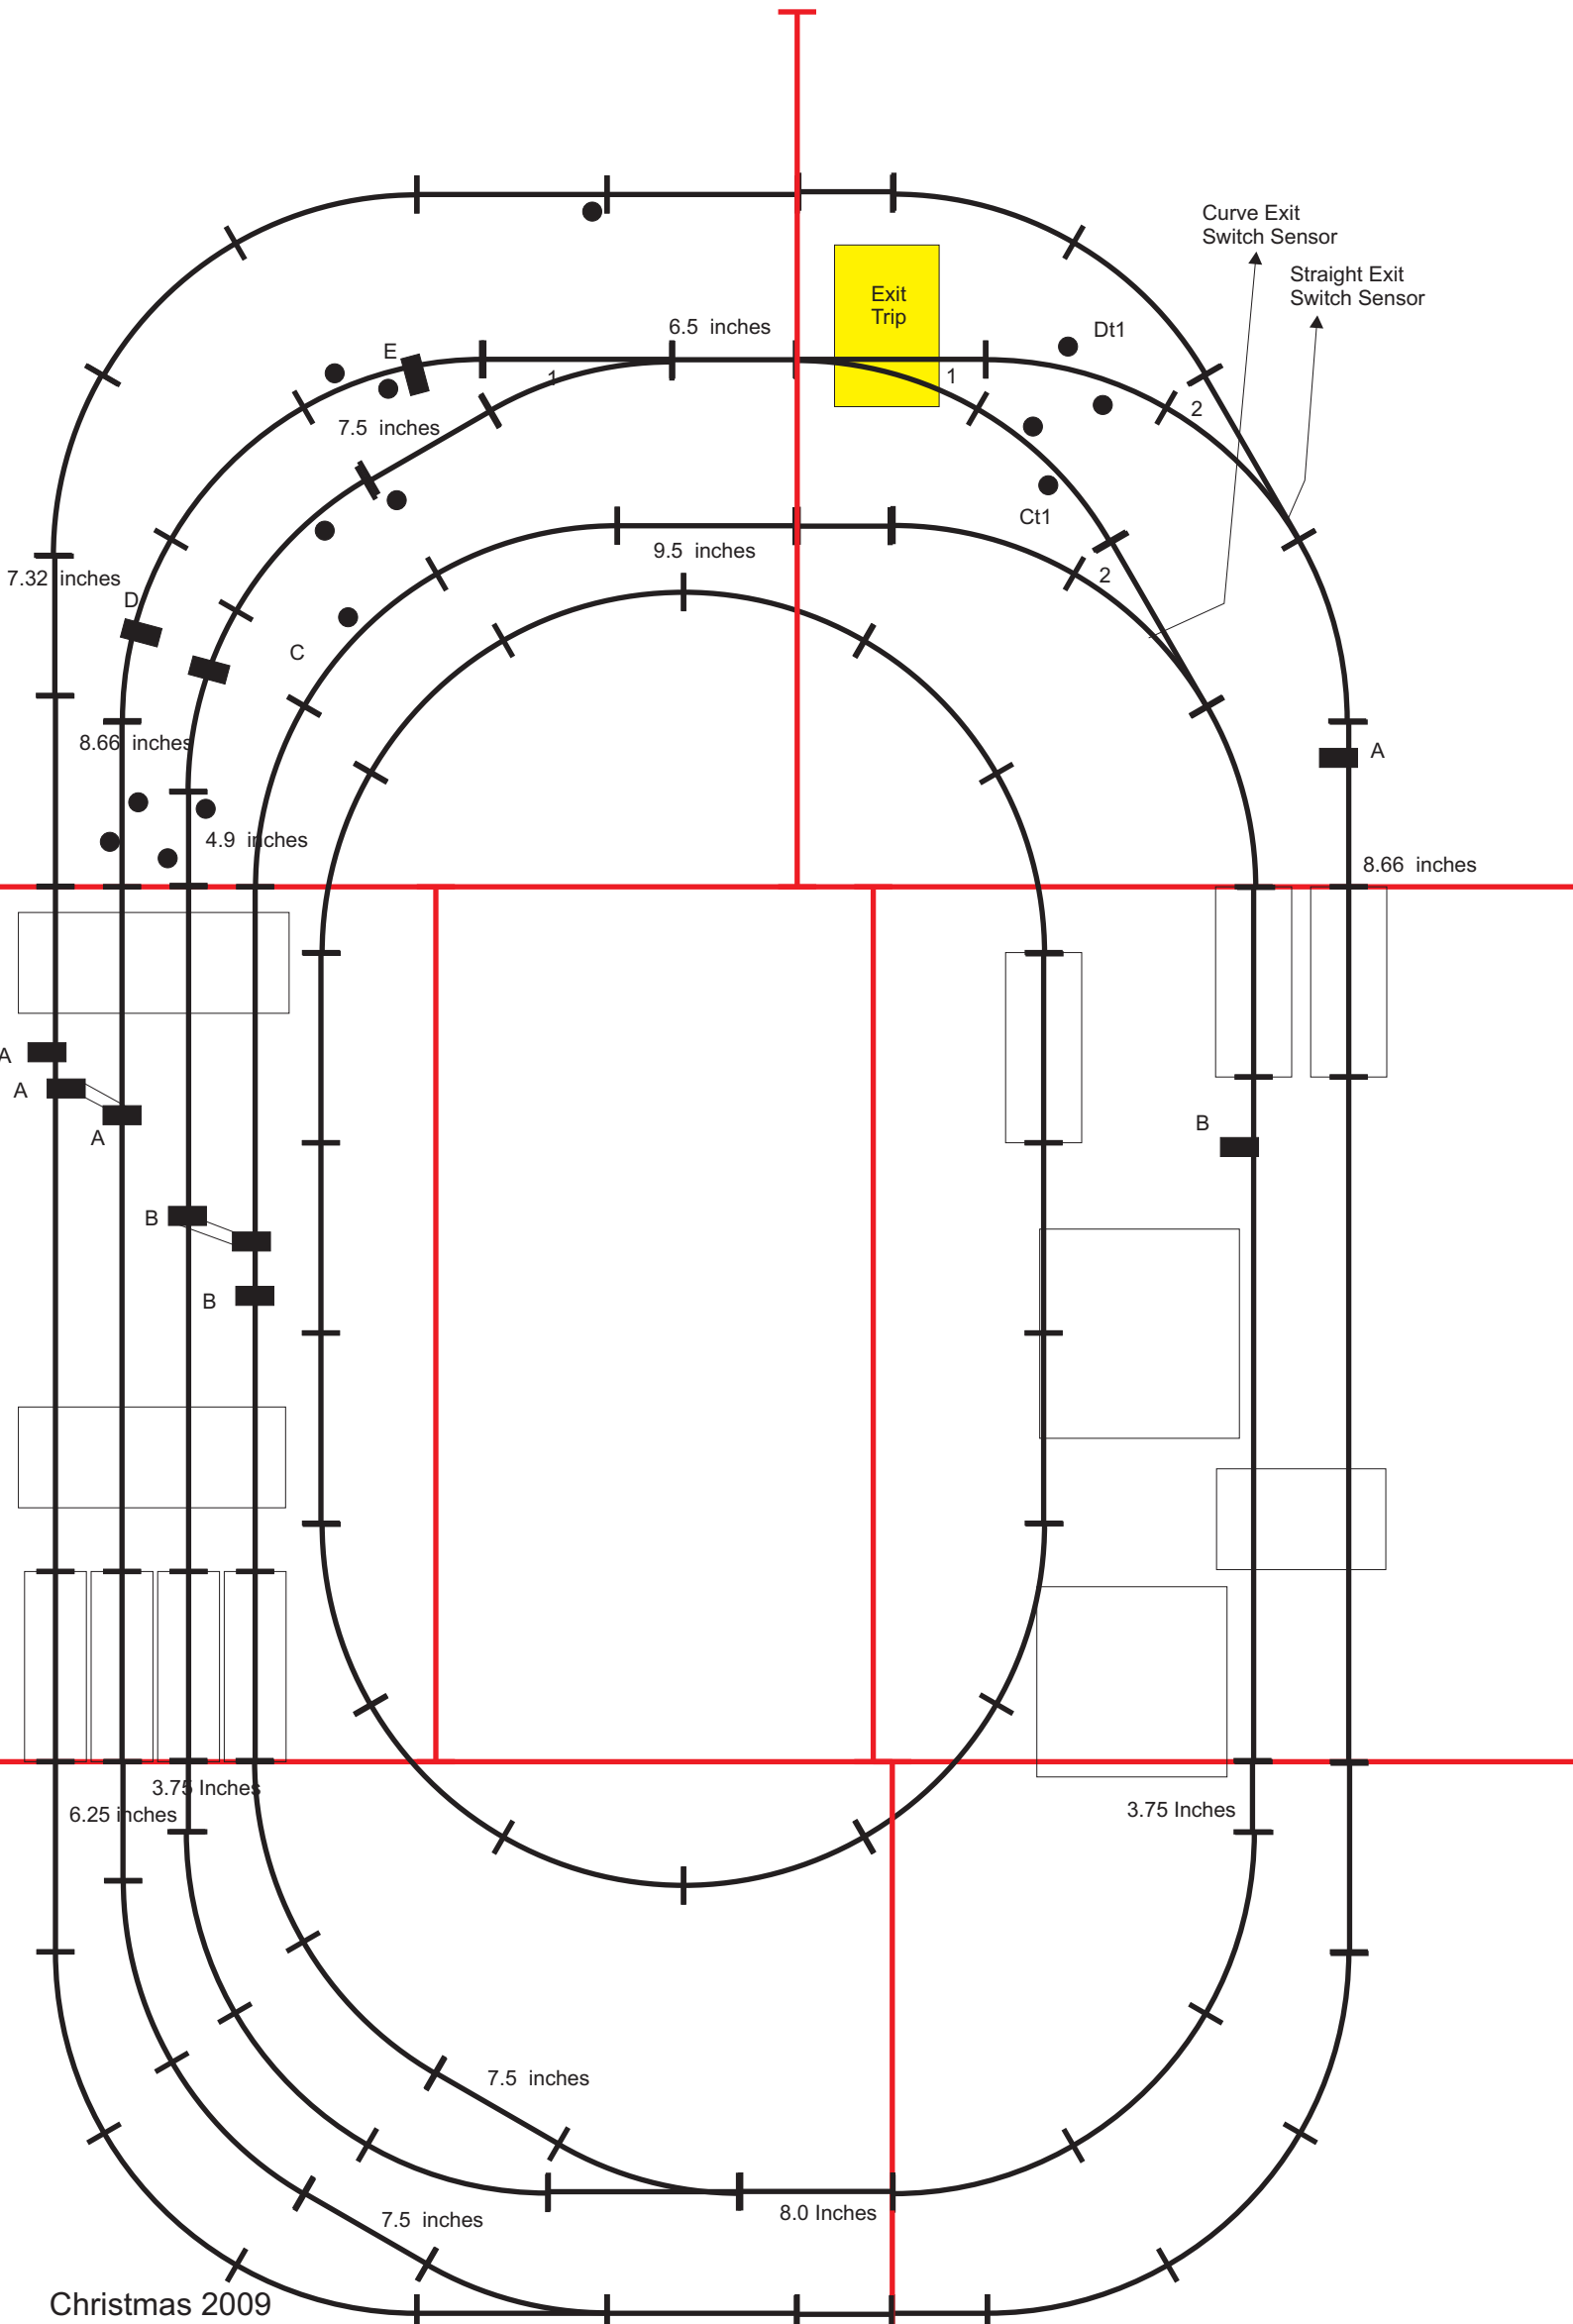

Layout is 70 inches by 114 inches

Christmas 2009  
Track Layout  
Norbert Doerry