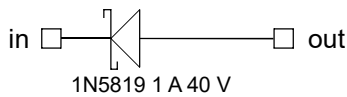

RASPBERRY PI BASIC INTERFACES

Norbert Doerry

November 2018

rev A: Dec 2018

Power Supply

INPUT BUFFER

OUTPUT BUFFER

LED BUFFER