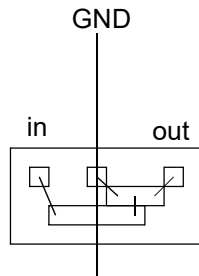

RASPBERRY PI BASIC INTERFACES

Norbert Doerry

November 2018

rev A: Dec 2018

Power Supply

INPUT BUFFER

OUTPUT BUFFER

LED BUFFER

Power On LED

connector on back side

2BED 1BAT 20181215

20190103