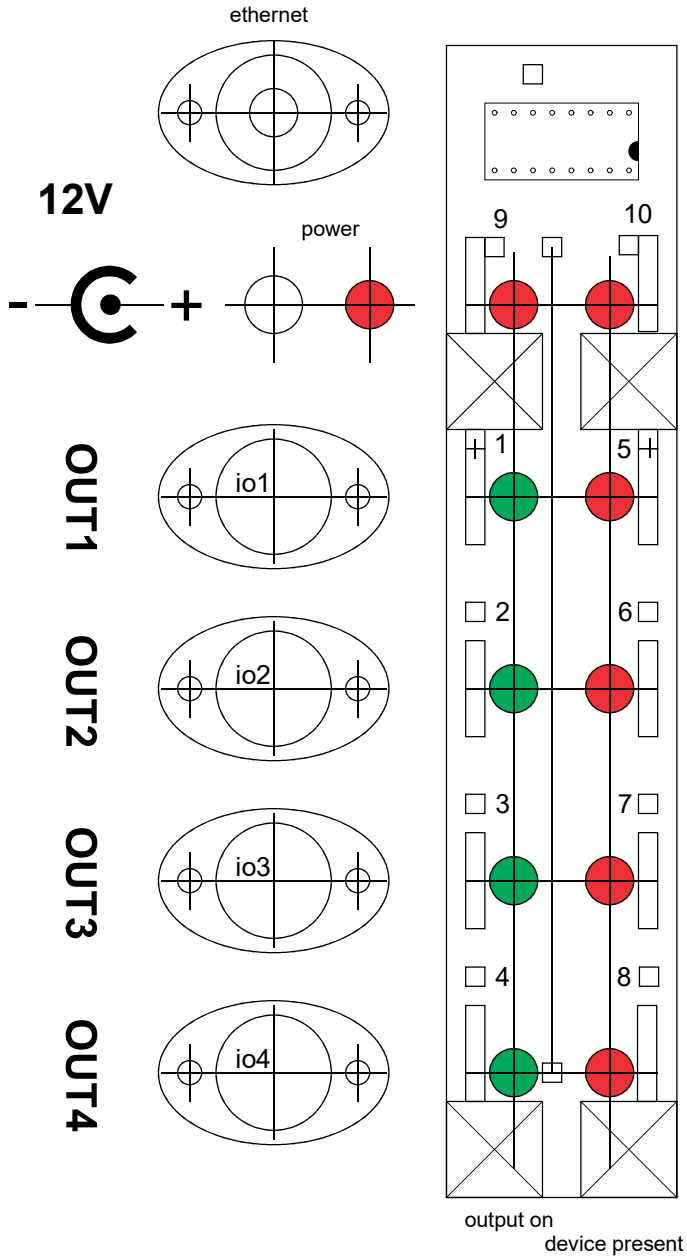

RASPBERRY PI BASIC INTERFACES

Norbert Doerry

November 2018

rev A: Dec 2018

Power Supply

INPUT BUFFER

OUTPUT BUFFER

LED BUFFER

Power On LED

connector on back side

2BED 1BAT 20181215

20190103