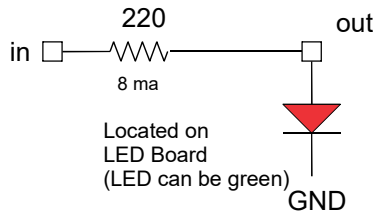

RASPBERRY PI BASIC INTERFACES

Norbert Doerry

November 2018

rev A: Dec 2018

Power Supply

INPUT BUFFER

OUTPUT BUFFER

LED BUFFER

Power On LED

connector on back side

2BED 1BAT 20181215

20190103