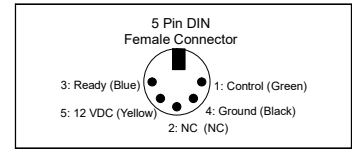

RASPBERRY PI BASIC INTERFACES

Norbert Doerry

November 2018

rev A: Dec 2018

Power Supply

INPUT BUFFER

OUTPUT BUFFER

LED BUFFER