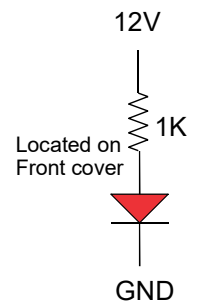

RASPBERRY PI BASIC INTERFACES

Norbert Doerry

November 2018

rev A: Dec 2018

Power Supply

INPUT BUFFER

OUTPUT BUFFER

LED BUFFER

Power On LED

connector on back side

2BED 1BAT 20181215

20190103