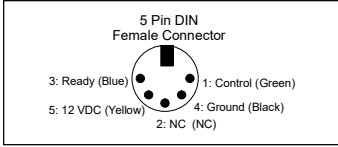

connector on back side

2BED 1BAT 20181215

20190103