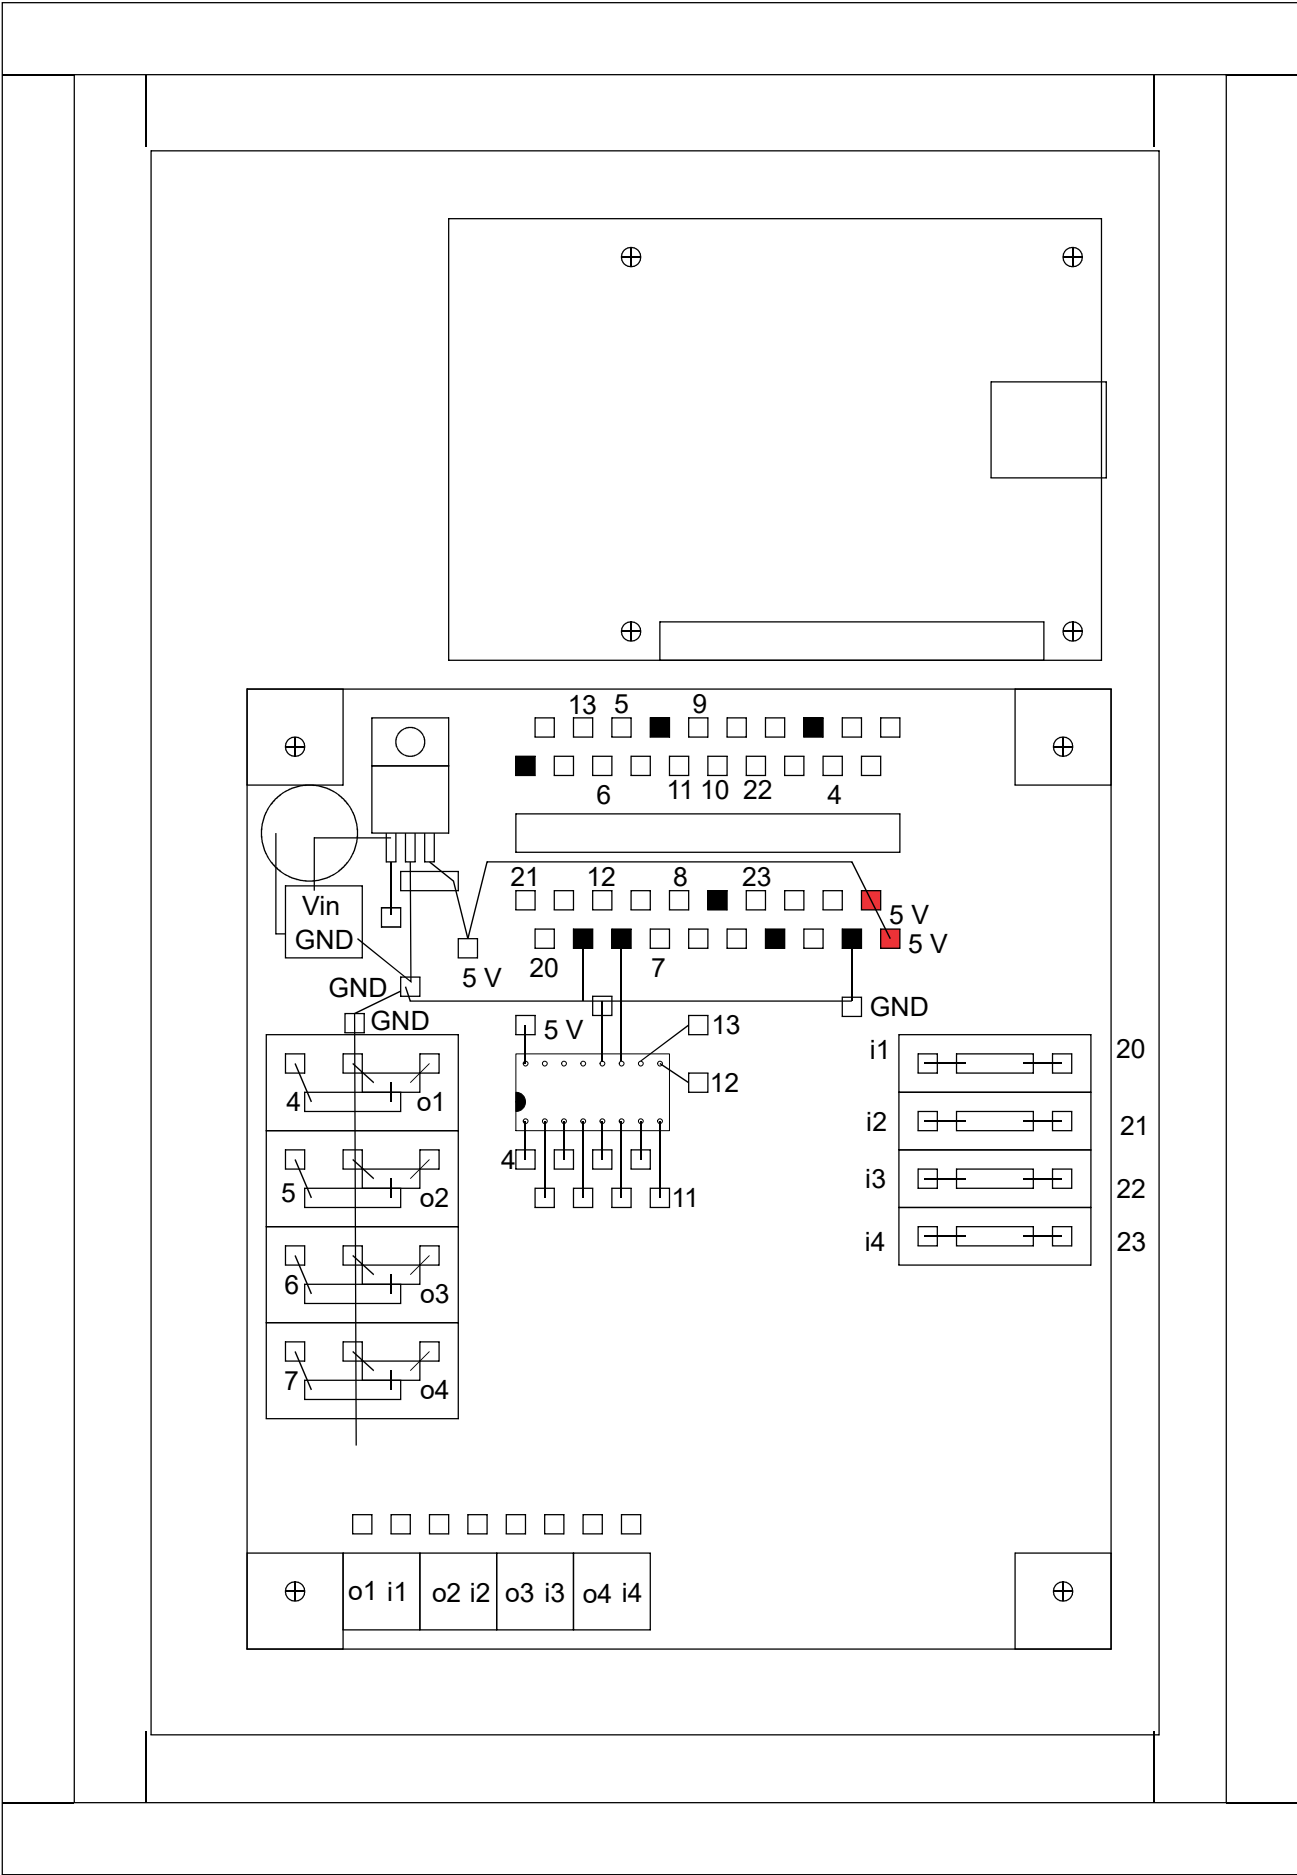

RASPBERRY PI BASIC INTERFACES

Norbert Doerry

November 2018

rev A: Dec 2018

Power Supply

INPUT BUFFER

OUTPUT BUFFER

LED BUFFER

Power On LED

connector on back side

2BED 1BAT 20181215

20190103