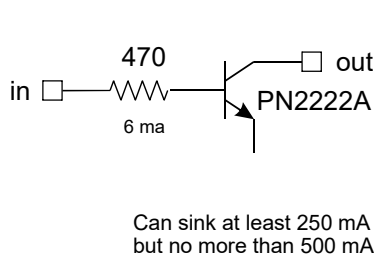

RASPBERRY PI BASIC INTERFACES

Norbert Doerry

November 2018

rev A: Dec 2018

Power Supply

INPUT BUFFER

OUTPUT BUFFER

LED BUFFER

Power On LED

connector on back side

2BED 1BAT 20181215

20190103