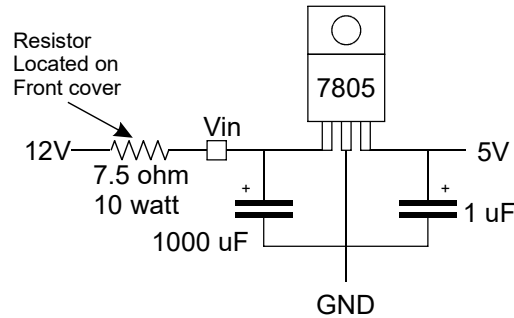

RASPBERRY PI BASIC INTERFACES

Norbert Doerry

November 2018

rev A: Dec 2018

Power Supply

INPUT BUFFER

OUTPUT BUFFER

LED BUFFER

Power On LED

connector on back side

2BED 1BAT 20181215

20190103