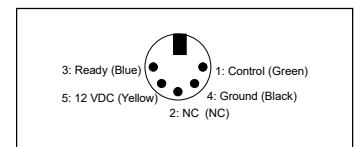

500 W Maximum

500 W Maximum

500 W Maximum

Control Power	Output On	On	On	On
Control Power	Output On	On	Off	Off
Control Power	Output On	Auto	Auto	Auto

5 Pin DIN Female Connector