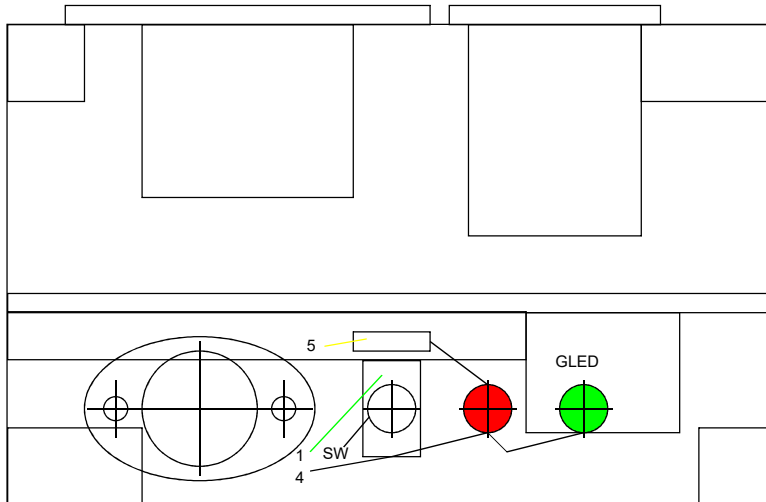

2N3906

Relay
coil is 687 ohms

120 V controlled Switch
Norbert Doerry
October 2018

2N3906

120 V controlled Switch
 Norbert Doerry
 December 2018

TOP

500 W Maximum

500 W Maximum

500 W Maximum

Control Power	Output On	On	On	On
Control Power	Output On	On	Off	Off
Control Power	Output On	Auto	Auto	Auto

5 Pin DIN Female Connector

120 V controlled Switch
 Norbert Doerry
 October 2018