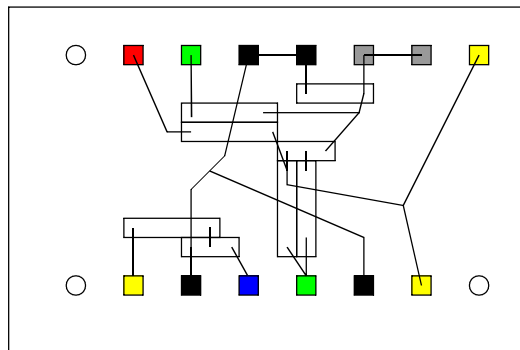

2N3906

Relay
coil is 687 ohms

120 V controlled Switch
Norbert Doerry
October 2018

2N3906

120 V controlled Switch
 Norbert Doerry
 December 2018

TOP

500 W Maximum

500 W Maximum

500 W Maximum

Control Power	Output On	On	On	On
Control Power	Output On	On	Off	Off
Control Power	Output On	Auto	Auto	Auto

5 Pin DIN Female Connector

120 V controlled Switch
 Norbert Doerry
 October 2018