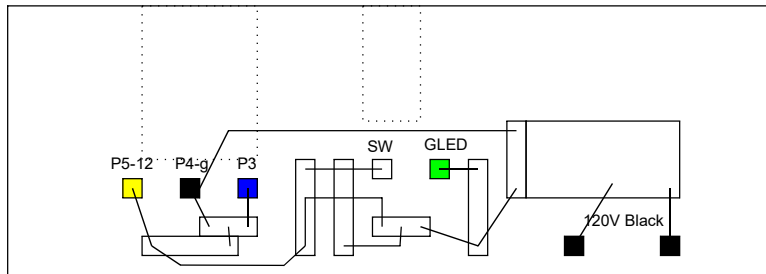

2N3906

Relay
coil is 687 ohms

120 V controlled Switch
Norbert Doerry
October 2018

2N3906

120 V controlled Switch
 Norbert Doerry
 December 2018

TOP

500 W Maximum

500 W Maximum

500 W Maximum

Control Power	Output On	On	On	On
Control Power	Output On	On	Off	Off
Control Power	Output On	Auto	Auto	Auto

5 Pin DIN Female Connector

120 V controlled Switch
 Norbert Doerry
 October 2018