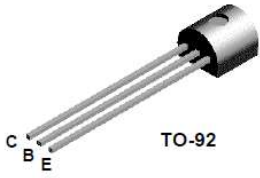

2N3906

Relay
coil is 687 ohms

120 V controlled Switch
Norbert Doerry
October 2018

2N3906

120 V controlled Switch
 Norbert Doerry
 December 2018

TOP

500 W Maximum

500 W Maximum

500 W Maximum

Control Power	Output On	On	On	On
Control Power	Output On	On	Off	Off
Control Power	Output On	Auto	Auto	Auto

5 Pin DIN Female Connector

120 V controlled Switch
 Norbert Doerry
 October 2018