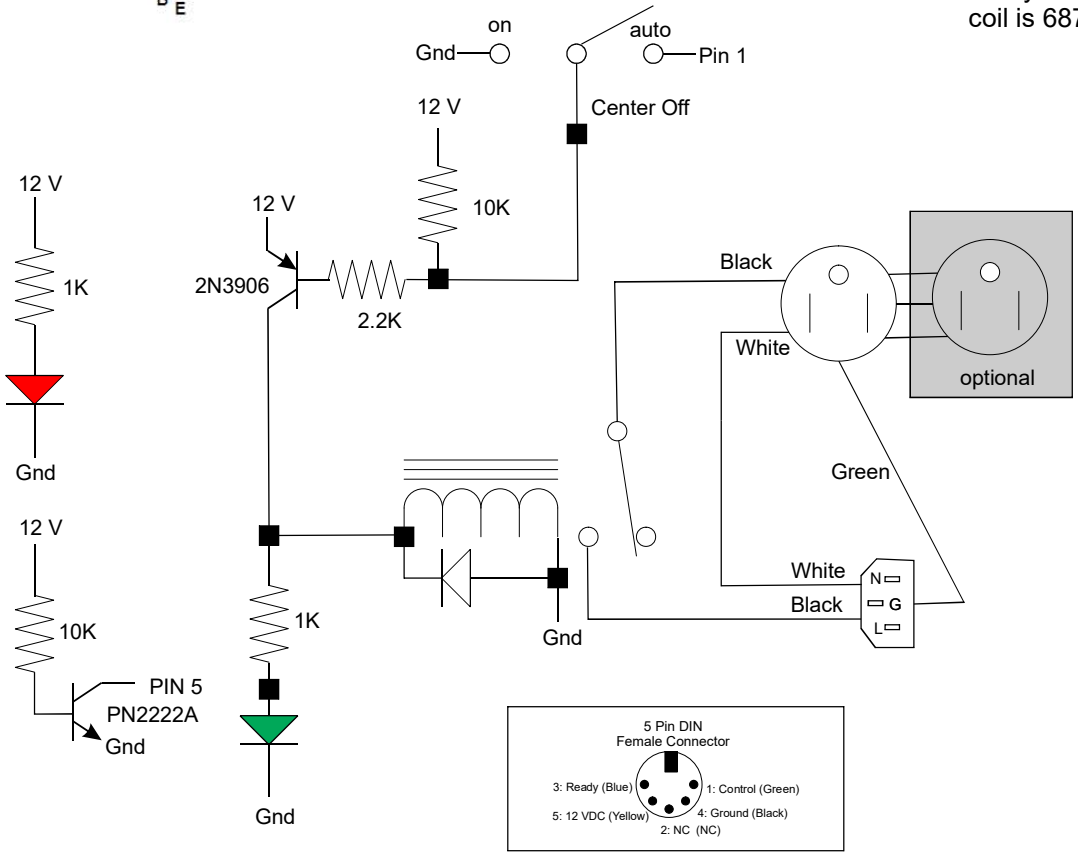

2N3906

Relay
coil is 687 ohms

120 V controlled Switch
Norbert Doerry
October 2018

2N3906

120 V controlled Switch
 Norbert Doerry
 December 2018

TOP

500 W Maximum

500 W Maximum

500 W Maximum

Control Power	Output On	On	On	On
Control Power	Output On	On	Off	Off
Control Power	Output On	Auto	Auto	Auto

5 Pin DIN Female Connector

120 V controlled Switch
 Norbert Doerry
 October 2018