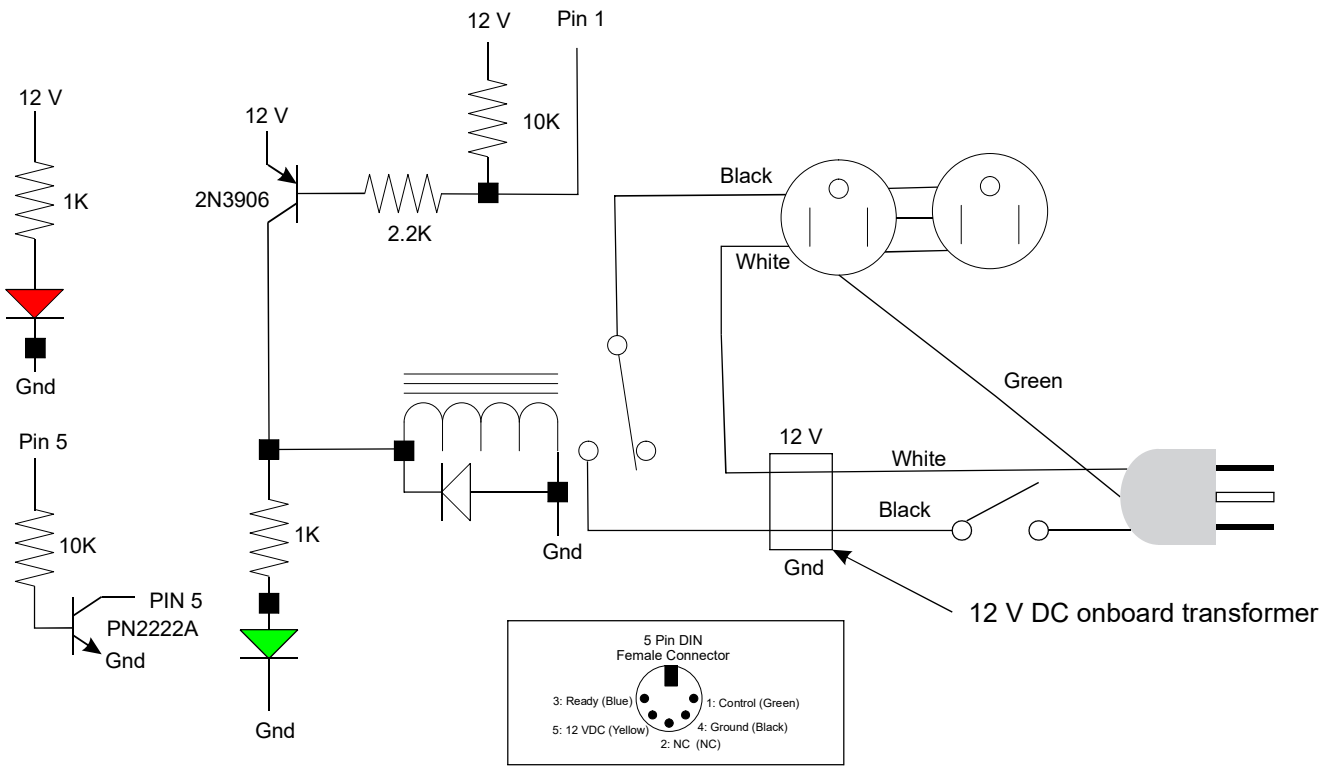

2N3906

Relay
coil is 687 ohms

120 V controlled Switch
Norbert Doerry
October 2018

2N3906

120 V controlled Switch
 Norbert Doerry
 December 2018

TOP

500 W Maximum

500 W Maximum

500 W Maximum

Control Power	Output On	On	On	On
Control Power	Output On	On	Off	Off
Control Power	Output On	Auto	Auto	Auto

5 Pin DIN Female Connector

120 V controlled Switch
 Norbert Doerry
 October 2018