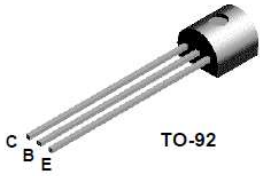

2N3906

Relay
coil is 687 ohms

120 V controlled Switch
Norbert Doerry
October 2018

2N3906

120 V controlled Switch
 Norbert Doerry
 December 2018

TOP

500 W Maximum

500 W Maximum

500 W Maximum

Control Power	Output On	On	On	On
Control Power	Output On	On	Off	Off
Control Power	Output On	Auto	Auto	Auto

5 Pin DIN Female Connector

120 V controlled Switch
 Norbert Doerry
 October 2018