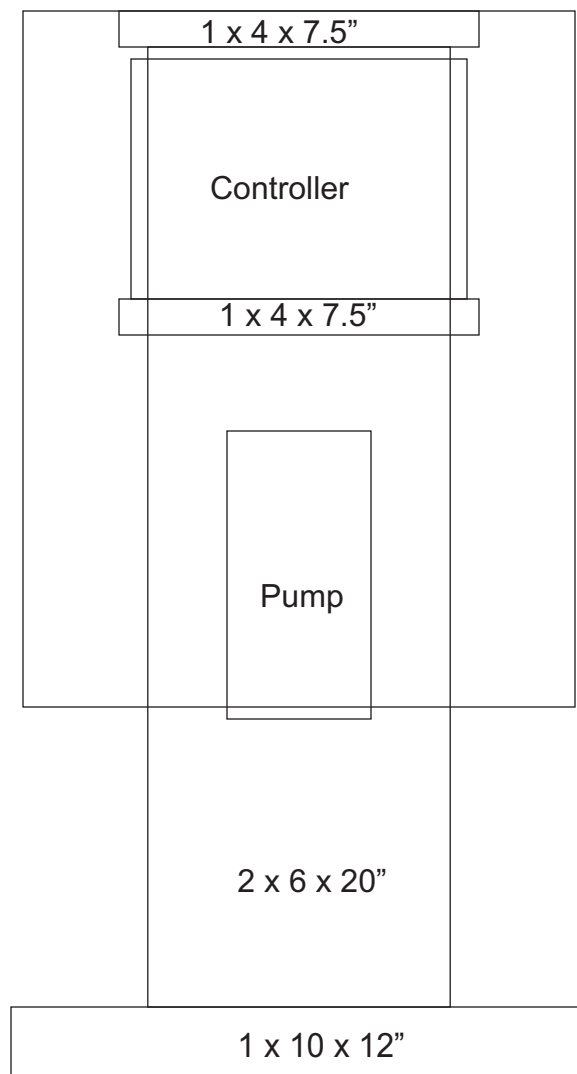

Upside down
bucket for rain protection

Rain Barrel
Pump low level
cut off controller
Norbert Doerry
June 12, 2013