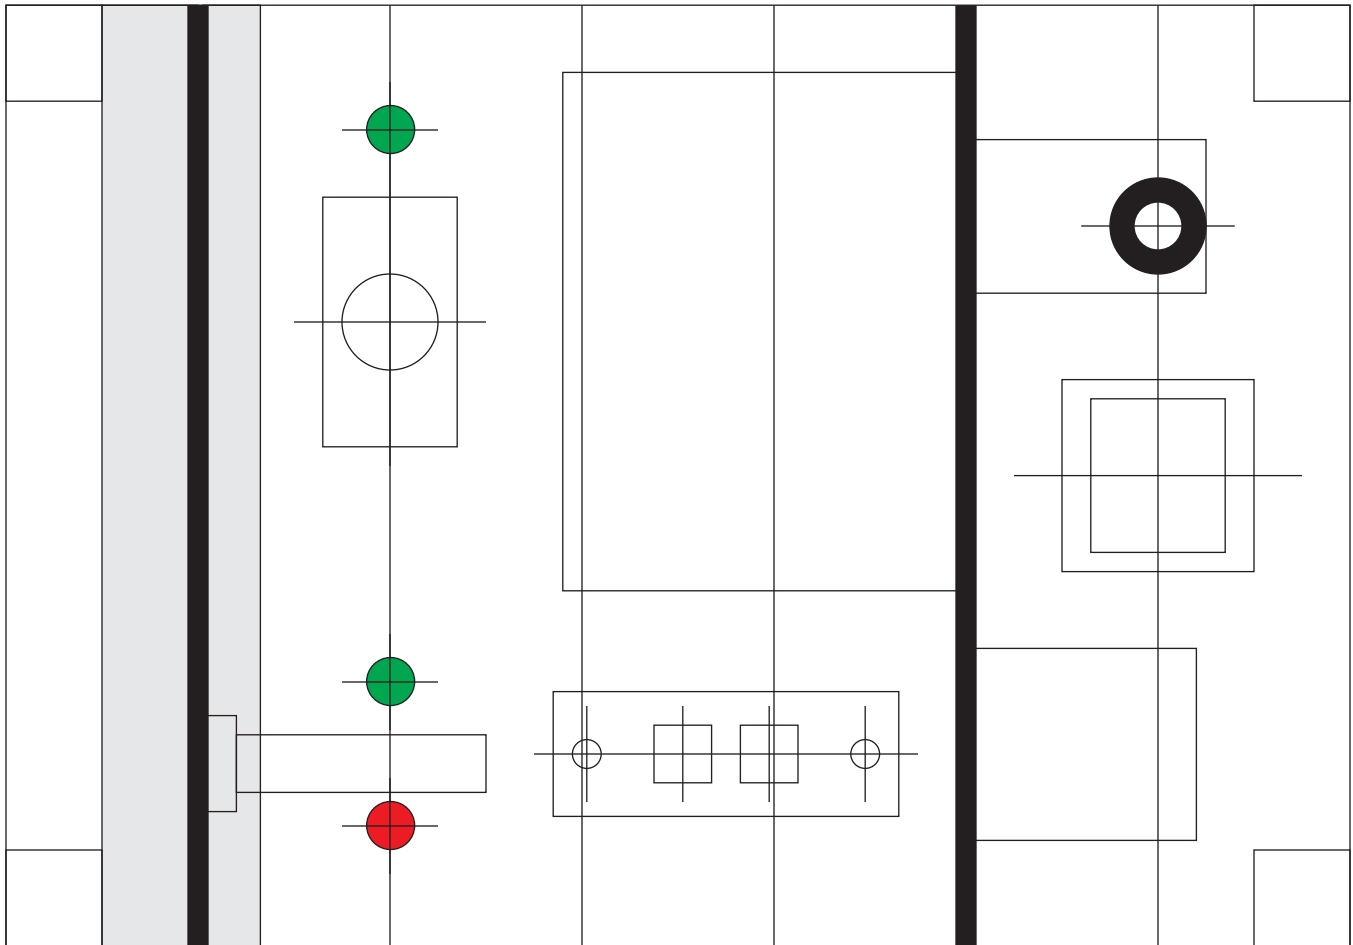

Rain Barrel
Pump low level
cut off controller
Norbert Doerry
June 12, 2013

Rain Barrel
Pump low level
cut off controller
Norbert Doerry
June 12, 2013

Rain Barrel
Pump low level
cut off controller
Norbert Doerry
June 12, 2013

Upside down
bucket for rain protection

Rain Barrel
Pump low level
cut off controller
Norbert Doerry
June 12, 2013